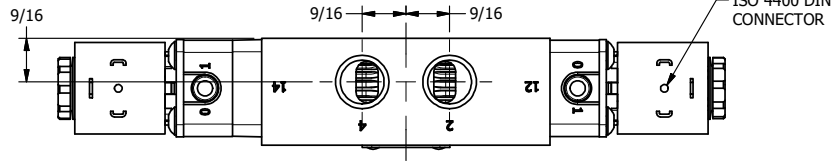

4

3

2

1

**AAA**  
PRODUCTS  
INTERNATIONAL

**AAA PRODUCTS  
INTERNATIONAL**  
7114 Harry Hines Blvd  
Dallas, TX 75235

TITLE: 3/8" SIDE PORT, DBL SOL, 3 POS,  
SPR CTR, SOL SHFT, FLOAT CTR SPL  
HIGH TEMP

DRAWING NO.:  
DIM\_ESY3GH