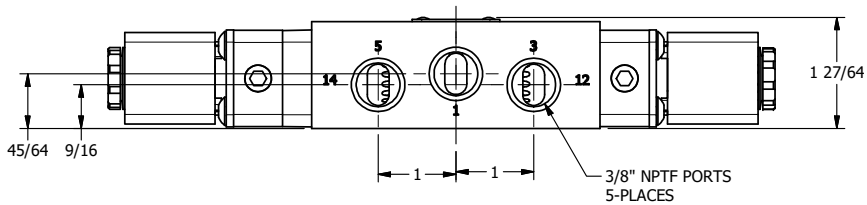

4

3

2

1

**AAA**  
PRODUCTS  
INTERNATIONAL

**AAA PRODUCTS  
INTERNATIONAL**  
7114 Harry Hines Blvd  
Dallas, TX 75235

TITLE: 3/8" SIDE PORT, DBL SOL, 3 POS,  
SPR CTR, SOL SHFT, FLOAT CTR SPL  
HIGH TEMP

DRAWING NO.:  
DIM\_ESY3GH