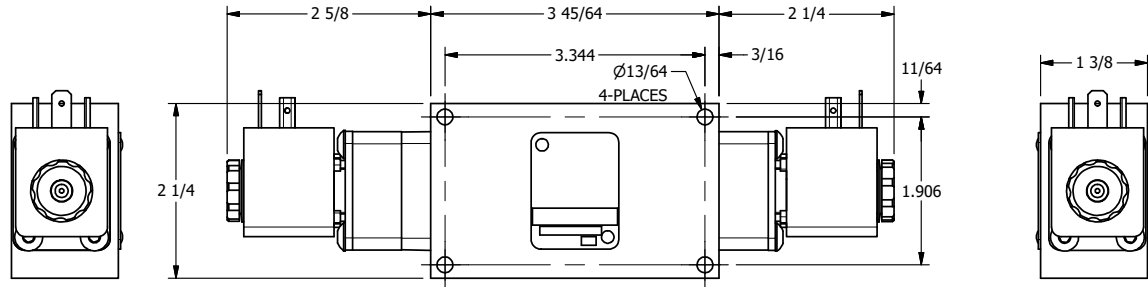

4

3

2

1

**AAA**  
PRODUCTS  
INTERNATIONAL

**AAA PRODUCTS  
INTERNATIONAL**  
7114 Harry Hines Blvd  
Dallas, TX 75235

TITLE: 3/8" SIDE PORT, DBL SOL, 3 POS,  
SPR CTR, SOL SHFT, FLOAT CTR SPL  
HIGH TEMP

DRAWING NO.:  
DIM\_ESY3GH