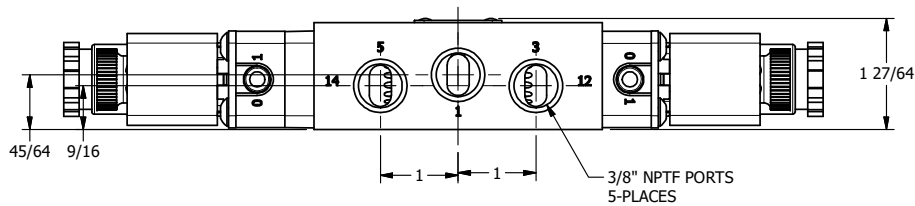

4 | 3 | 2 | 1

4 | 3 | 2

TITLE: 3/8" SIDE PORT, DBL SOL, 3 POS,
FLOAT SPR CTR, INTR SAFE,
DUST EXCLDR, EXT PILOT

DRAWING NO.:
DIM_ESY3GALZ

THE INFORMATION CONTAINED WITHIN THIS DOCUMENT IS PROPRIETARY TO AAA PRODUCTS AND MAY NOT BE DISCLOSED WITHOUT PRIOR WRITTEN CONSENT