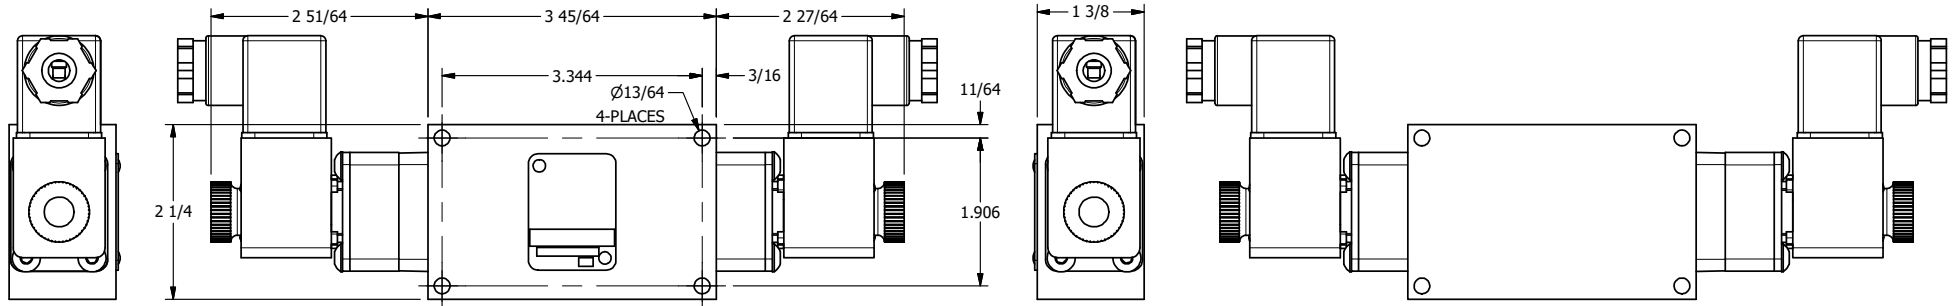

4 | 3 | 2 | 1

4 | 3 | 2

TITLE: 3/8" SIDE PORT, DBL SOL, 3 POS,
FLOAT SPR CTR, INTR SAFE,
DUST EXCLDR, EXT PILOT

DRAWING NO.:
DIM_ESY3GALZ

THE INFORMATION CONTAINED WITHIN THIS DOCUMENT IS PROPRIETARY TO AAA PRODUCTS AND MAY NOT BE DISCLOSED WITHOUT PRIOR WRITTEN CONSENT