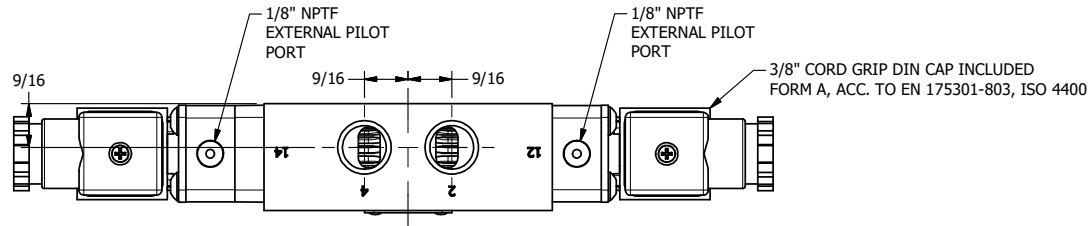

4 | 3 | 2 | 1

4 | 3 | 2

TITLE: 3/8" SIDE PORT, DBL SOL, 3 POS,
FLOAT SPR CTR, INTR SAFE,
DUST EXCLDR, EXT PILOT

DRAWING NO.:
DIM_ESY3GALZ

THE INFORMATION CONTAINED WITHIN THIS DOCUMENT IS PROPRIETARY TO AAA PRODUCTS AND MAY NOT BE DISCLOSED WITHOUT PRIOR WRITTEN CONSENT