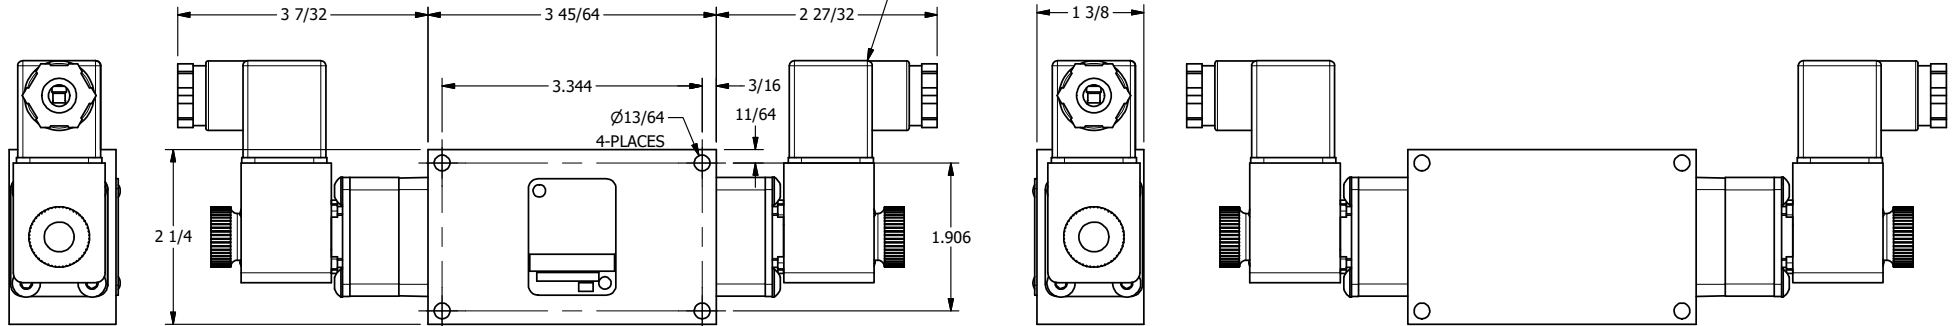

4 3 2 1

3/8" CORD GRIP DIN CAP INCLUDED  
FORM A, ACC. TO EN 175301-803,  
ISO 4400

B

B

A

A

4 1 3 2

**AAA**  
PRODUCTS  
INTERNATIONAL

**AAA PRODUCTS  
INTERNATIONAL**  
7114 Harry Hines Blvd  
Dallas, TX 75235

TITLE: 3/8" SIDE PORT, DBL SOL, 3 POS,  
SPR CTR, SOL SHFT, FLOAT CTR SPL,  
INTRINSICALLY SAFE, 24VDC, EXCLDR

DRAWING NO.:  
DIM\_ESY3GAL