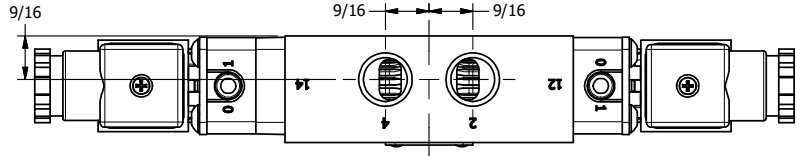

4 3 2 1

3/8" CORD GRIP DIN CAP INCLUDED  
FORM A, ACC. TO EN 175301-803,  
ISO 4400

B

B

A

A

4 1 3 2

**AAA**  
PRODUCTS  
INTERNATIONAL

**AAA PRODUCTS  
INTERNATIONAL**  
7114 Harry Hines Blvd  
Dallas, TX 75235

TITLE: 3/8" SIDE PORT, DBL SOL, 3 POS,  
SPR CTR, SOL SHFT, FLOAT CTR SPL,  
INTRINSICALLY SAFE, 24VDC, EXCLDR

DRAWING NO.:  
DIM\_ESY3GAL