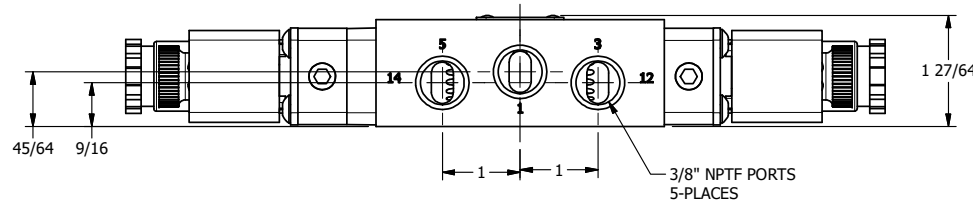

4 3 2 1

3/8" CORD GRIP DIN CAP INCLUDED  
FORM A, ACC. TO EN 175301-803,  
ISO 4400

B

B

A

A

4 1 3 2

**AAA**  
PRODUCTS  
INTERNATIONAL

**AAA PRODUCTS  
INTERNATIONAL**  
7114 Harry Hines Blvd  
Dallas, TX 75235

TITLE: 3/8" SIDE PORT, DBL SOL, 3 POS,  
SPR CTR, SOL SHFT, FLOAT CTR SPL,  
INTRINSICALLY SAFE, 24VDC, EXCLDR

DRAWING NO.:  
DIM\_ESY3GAL