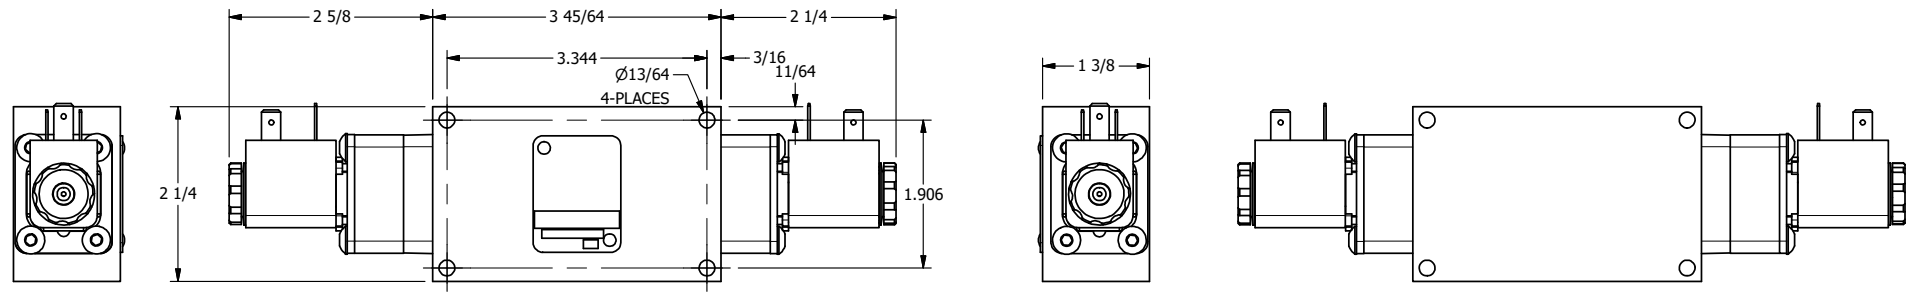

4 | 3 | 2 | 1

B

B

A

A

A

A

	AAA PRODUCTS INTERNATIONAL 7114 Harry Hines Blvd Dallas, TX 75235	TITLE: 3/8" SIDE PORT, DBL SOL, 3 POS, SPR CTR, SOL SHFT, FLOAT CTR SPL	DRAWING NO.: DIM_ESY3G
--	--	---	----------------------------------