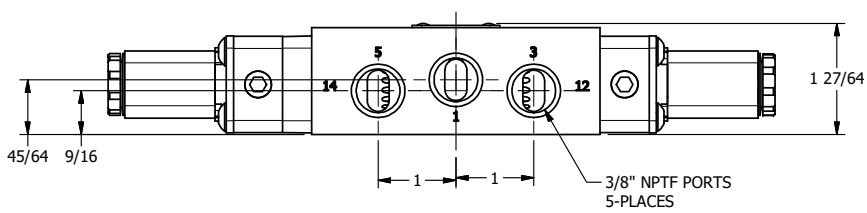

4 | 3 | 2 | 1

B

B

A

A

A

A

	AAA PRODUCTS INTERNATIONAL 7114 Harry Hines Blvd Dallas, TX 75235	TITLE: 3/8" SIDE PORT, DBL SOL, 3 POS, SPR CTR, SOL SHFT, FLOAT CTR SPL	DRAWING NO.: DIM_ESY3G
--	--	---	----------------------------------