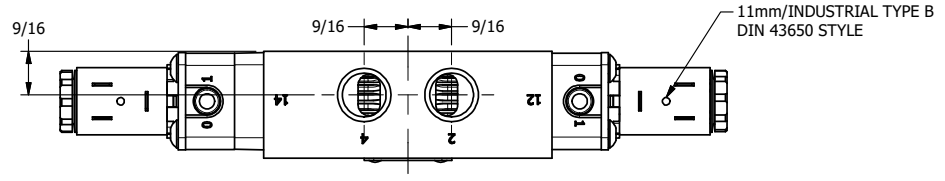

4 | 3 | 2 | 1

B

B

A

A

A

A

	AAA PRODUCTS INTERNATIONAL 7114 Harry Hines Blvd Dallas, TX 75235	TITLE: 3/8" SIDE PORT, DBL SOL, 3 POS, SPR CTR, SOL SHFT, FLOAT CTR SPL	DRAWING NO.: DIM_ESY3G
--	--	---	----------------------------------