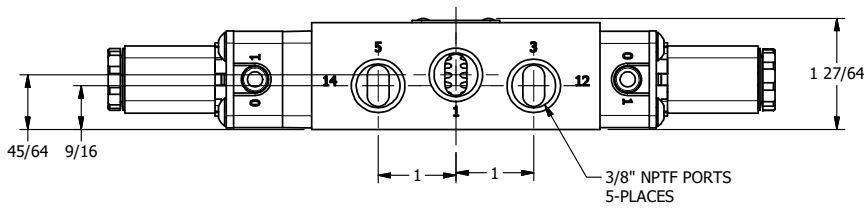

4 3 2 1

4 3 2

AAA
PRODUCTS
INTERNATIONAL

AAA PRODUCTS INTERNATIONAL
7114 Harry Hines Blvd
Dallas, TX 75235

TITLE: 3/8" SIDE PORT, DBL SOL, 3 POS,
SPR CTR, SOL SHFT, REGEN CTR SPL,
EXT PILOT

DRAWING NO.:
DIM_ESY3DZ