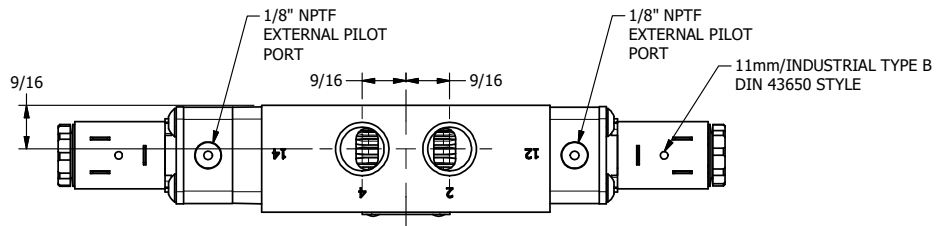

4 3 2 1

4 3 2

AAA
PRODUCTS
INTERNATIONAL

AAA PRODUCTS INTERNATIONAL
7114 Harry Hines Blvd
Dallas, TX 75235

TITLE: 3/8" SIDE PORT, DBL SOL, 3 POS,
SPR CTR, SOL SHFT, REGEN CTR SPL,
EXT PILOT

DRAWING NO.:
DIM_ESY3DZ