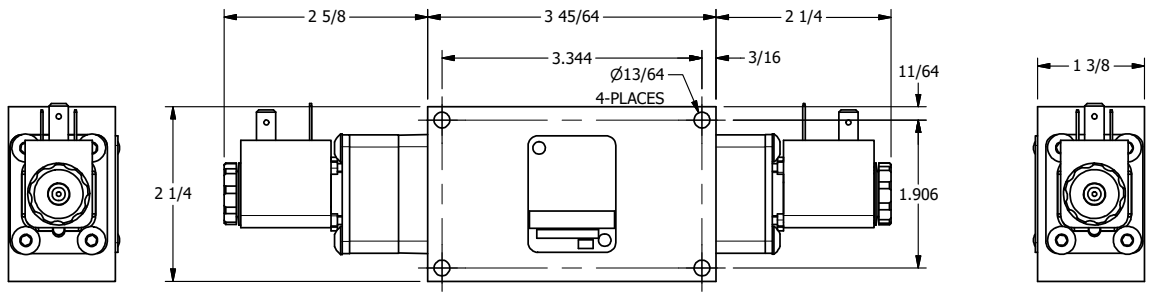

4 3 2 1

4 3 2

AAA
PRODUCTS
INTERNATIONAL

AAA PRODUCTS INTERNATIONAL
7114 Harry Hines Blvd
Dallas, TX 75235

TITLE: 3/8" SIDE PORT, DBL SOL, 3 POS,
SPR CTR, SOL SHFT, REGEN CTR SPL,
EXT PILOT

DRAWING NO.:
DIM_ESY3DZ