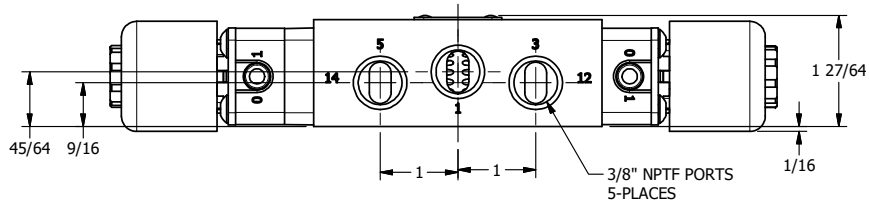

4 3 2 1

AAA
PRODUCTS
INTERNATIONAL

**AAA PRODUCTS
INTERNATIONAL**
7114 Harry Hines Blvd
Dallas, TX 75235

TITLE: 3/8" SIDE PORT, DBL SOL, 3 POS,
SPR CTR, SOL SHFT, REGEN CTR SPL,
EXPL PROOF, EXT PILOT

DRAWING NO.:
DIM_ESY3DXZ