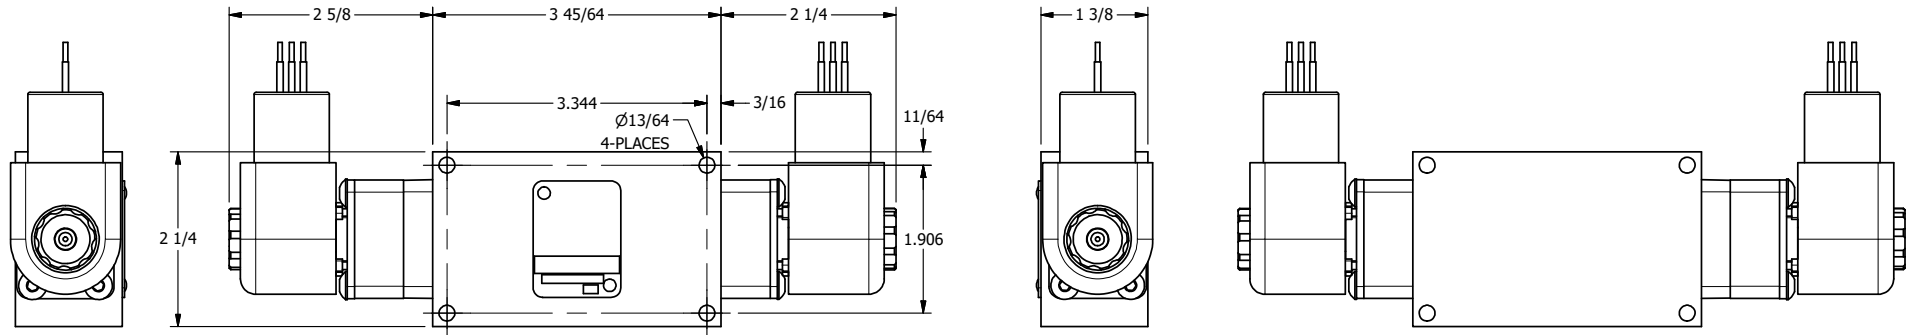

4 3 2 1

AAA
PRODUCTS
INTERNATIONAL

**AAA PRODUCTS
INTERNATIONAL**
7114 Harry Hines Blvd
Dallas, TX 75235

TITLE: 3/8" SIDE PORT, DBL SOL, 3 POS,
SPR CTR, SOL SHFT, REGEN CTR SPL,
EXPL PROOF, EXT PILOT

DRAWING NO.:
DIM_ESY3DXZ