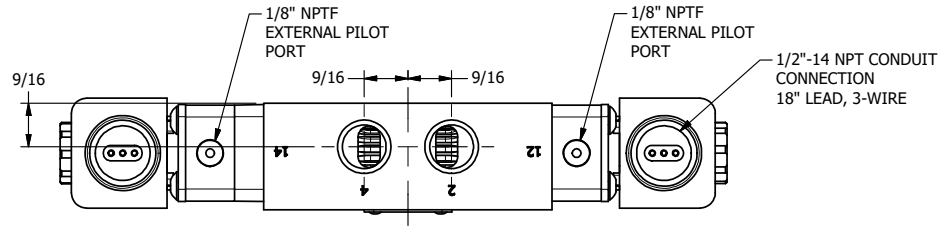

4 3 2 1

AAA
PRODUCTS
INTERNATIONAL

**AAA PRODUCTS
INTERNATIONAL**
7114 Harry Hines Blvd
Dallas, TX 75235

TITLE: 3/8" SIDE PORT, DBL SOL, 3 POS,
SPR CTR, SOL SHFT, REGEN CTR SPL,
EXPL PROOF, EXT PILOT

DRAWING NO.:
DIM_ESY3DXZ