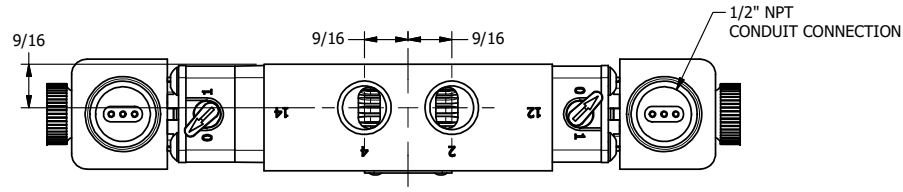

4 3 2 1

4 3 2

AAA
PRODUCTS
INTERNATIONAL

AAA PRODUCTS INTERNATIONAL
7114 Harry Hines Blvd
Dallas, TX 75235

TITLE: 3/8" SIDE PORT, DBL SOL, 3 POS,
SPR CTR, REGEN CTR SPL, EXPL PROOF,
LCKNG OVRD, DUST EXCDLR

DRAWING NO.:
DIM_ESY3DXOL

THE INFORMATION CONTAINED WITHIN THIS DOCUMENT IS PROPRIETARY TO AAA PRODUCTS AND MAY NOT BE DISCLOSED WITHOUT PRIOR WRITTEN CONSENT