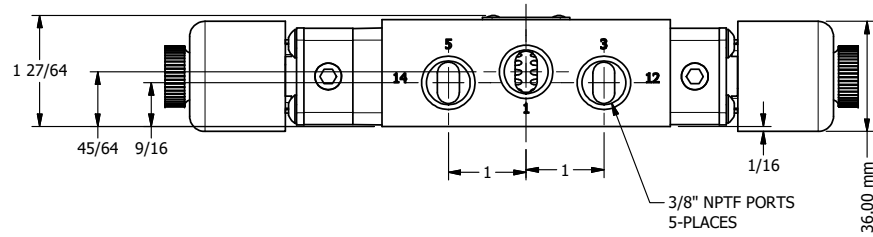

4 3 2 1

4 3 2

AAA
PRODUCTS
INTERNATIONAL

AAA PRODUCTS INTERNATIONAL
7114 Harry Hines Blvd
Dallas, TX 75235

TITLE: 3/8" SIDE PORT, DBL SOL, 3 POS,
SPR CTR, REGEN CTR SPL, EXPL PROOF,
LCKNG OVRD, DUST EXCDLR

DRAWING NO.:
DIM_ESY3DXOL

THE INFORMATION CONTAINED WITHIN THIS DOCUMENT IS PROPRIETARY TO AAA PRODUCTS AND MAY NOT BE DISCLOSED WITHOUT PRIOR WRITTEN CONSENT