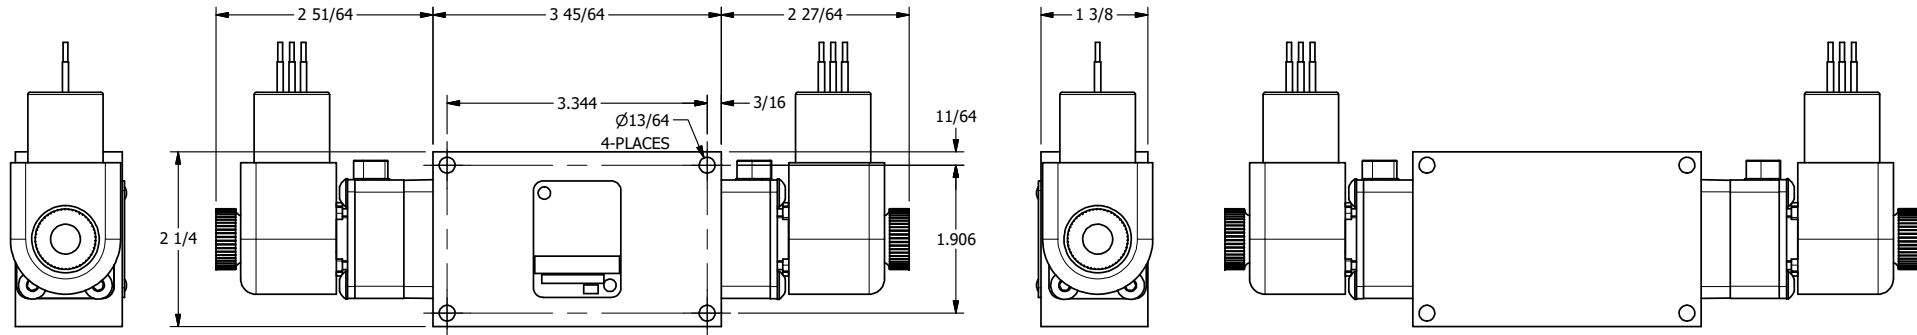

4 3 2 1

4 3 2

AAA
PRODUCTS
INTERNATIONAL

AAA PRODUCTS INTERNATIONAL
7114 Harry Hines Blvd
Dallas, TX 75235

TITLE: 3/8" SIDE PORT, DBL SOL, 3 POS,
SPR CTR, REGEN CTR SPL, EXPL PROOF,
LCKNG OVRD, DUST EXCDLR

DRAWING NO.:
DIM_ESY3DXOL

THE INFORMATION CONTAINED WITHIN THIS DOCUMENT IS PROPRIETARY TO AAA PRODUCTS AND MAY NOT BE DISCLOSED WITHOUT PRIOR WRITTEN CONSENT