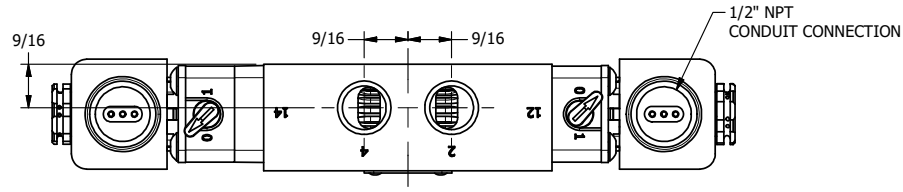

4 3 2 1

AAA PRODUCTS INTERNATIONAL
 7114 Harry Hines Blvd
 Dallas, TX 75235

TITLE: 3/8" SIDE PORT, DBL SOL, 3 POS,
 SPR CTR, SOL SHFT, REGEN CTR SPL,
 EXPL PROOF, LCKNG OVRD, SIDE VENT

DRAWING NO.:
 DIM_ESY3DXOC