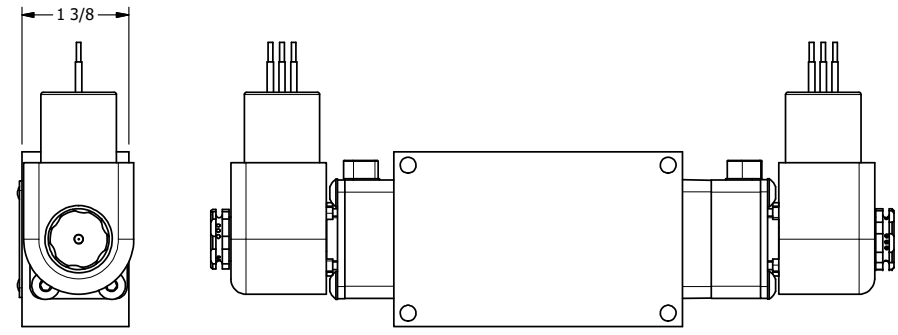

4 3 2 1

AAA PRODUCTS INTERNATIONAL
 7114 Harry Hines Blvd
 Dallas, TX 75235

TITLE: 3/8" SIDE PORT, DBL SOL, 3 POS,
 SPR CTR, SOL SHFT, REGEN CTR SPL,
 EXPL PROOF, LCKNG OVRD, SIDE VENT

DRAWING NO.:
 DIM_ESY3DXOC