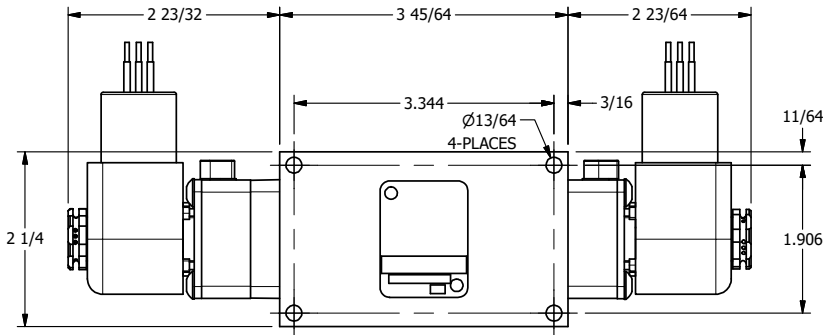

4 3 2 1

AAA PRODUCTS INTERNATIONAL
 7114 Harry Hines Blvd
 Dallas, TX 75235

TITLE: 3/8" SIDE PORT, DBL SOL, 3 POS,
 SPR CTR, SOL SHFT, REGEN CTR SPL,
 EXPL PROOF, LCKNG OVRD, SIDE VENT

DRAWING NO.:
 DIM_ESY3DXOC