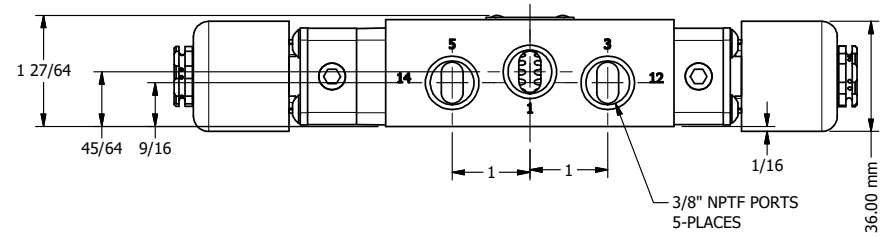

4 3 2 1

AAA PRODUCTS INTERNATIONAL
 7114 Harry Hines Blvd
 Dallas, TX 75235

TITLE: 3/8" SIDE PORT, DBL SOL, 3 POS,
 SPR CTR, SOL SHFT, REGEN CTR SPL,
 EXPL PROOF, LCKNG OVRD, SIDE VENT

DRAWING NO.:
 DIM_ESY3DXOC