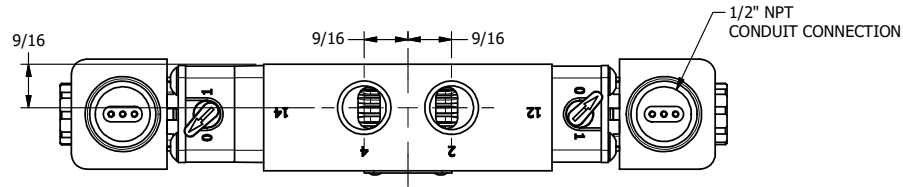

4 3 2 1

AAA
PRODUCTS
INTERNATIONAL

AAA PRODUCTS INTERNATIONAL
7114 Harry Hines Blvd
Dallas, TX 75235

TITLE: 3/8" SIDE PORT, DBL SOL, 3 POS,
SPR CTR, SOL SHFT, REGEN CTR SPL,
EXPL PROOF, LCKNG OVRD

DRAWING NO.:
DIM_ESY3DXO