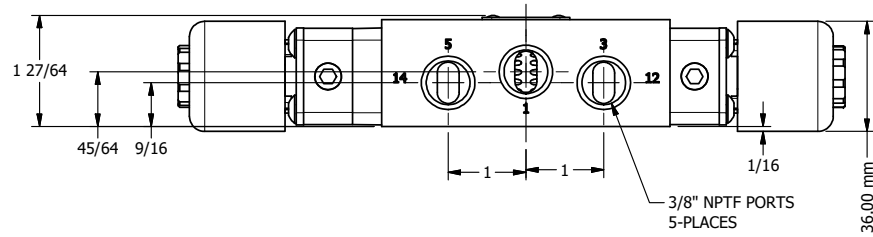

4 3 2 1

AAA
PRODUCTS
INTERNATIONAL

AAA PRODUCTS INTERNATIONAL
7114 Harry Hines Blvd
Dallas, TX 75235

TITLE: 3/8" SIDE PORT, DBL SOL, 3 POS,
SPR CTR, SOL SHFT, REGEN CTR SPL,
EXPL PROOF, LCKNG OVRD

DRAWING NO.:
DIM_ESY3DXO