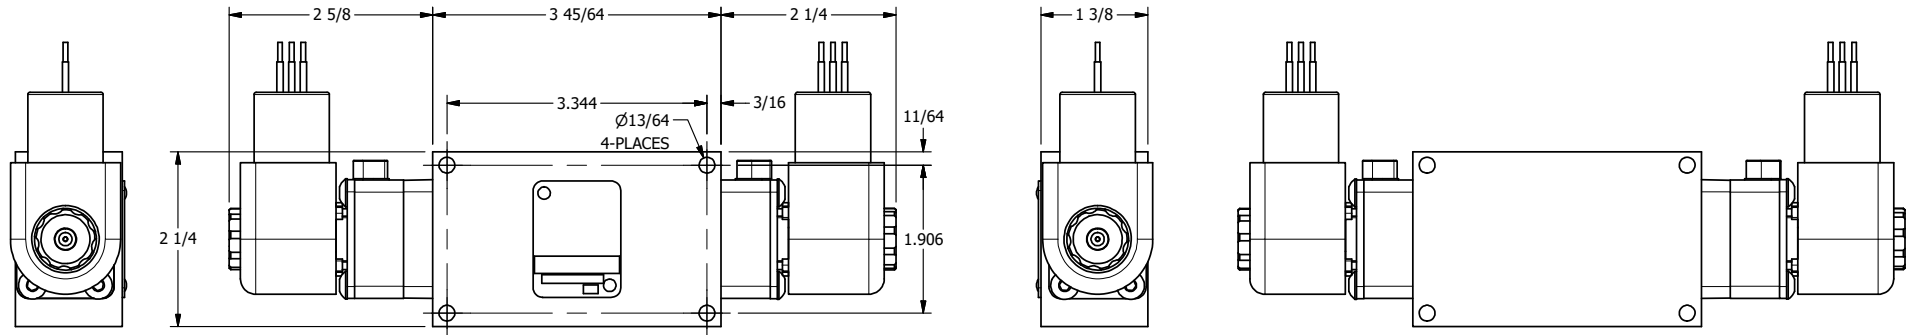

4 3 2 1

AAA
PRODUCTS
INTERNATIONAL

AAA PRODUCTS INTERNATIONAL
7114 Harry Hines Blvd
Dallas, TX 75235

TITLE: 3/8" SIDE PORT, DBL SOL, 3 POS,
SPR CTR, SOL SHFT, REGEN CTR SPL,
EXPL PROOF, LCKNG OVRD

DRAWING NO.:
DIM_ESY3DXO