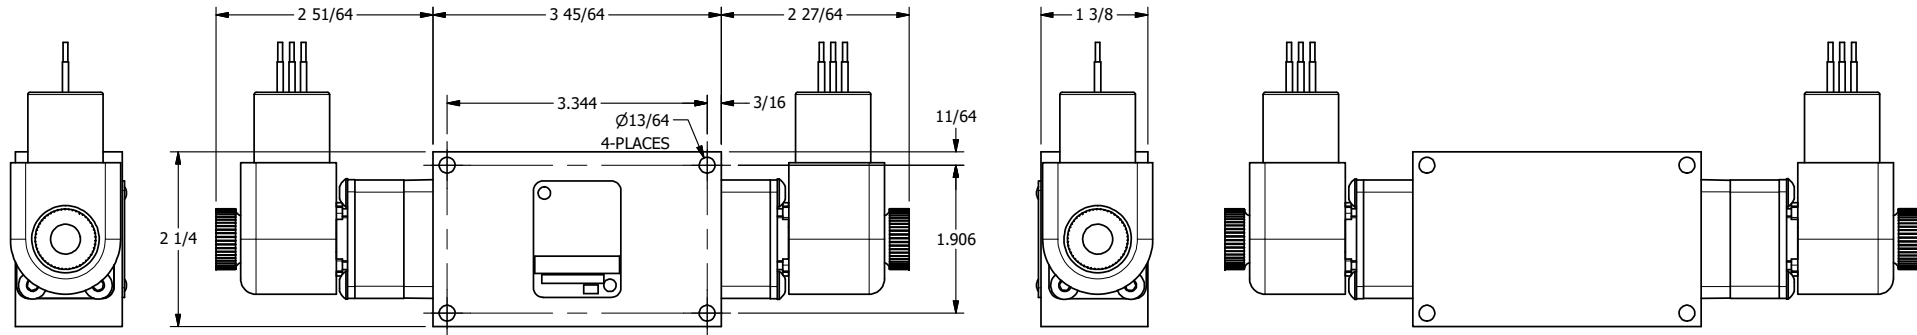

4 3 2 1

AAA
PRODUCTS
INTERNATIONAL

**AAA PRODUCTS
INTERNATIONAL**
7114 Harry Hines Blvd
Dallas, TX 75235

TITLE: 3/8" SIDE PORT, DBL SOL, 3 POS,
SPR CTR, SOL SHFT, REGEN CTR SPL,
EXPLOSION PROOF, DUST EXCDLR

DRAWING NO.:
DIM_ESY3DXL

4 3 2

THE INFORMATION CONTAINED WITHIN THIS DOCUMENT IS PROPRIETARY TO AAA PRODUCTS AND MAY NOT BE DISCLOSED WITHOUT PRIOR WRITTEN CONSENT