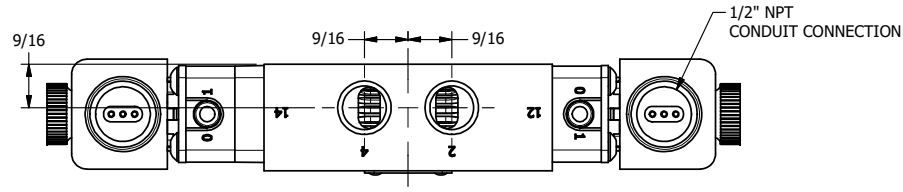

4 3 2 1

AAA
PRODUCTS
INTERNATIONAL

**AAA PRODUCTS
INTERNATIONAL**
7114 Harry Hines Blvd
Dallas, TX 75235

TITLE: 3/8" SIDE PORT, DBL SOL, 3 POS,
SPR CTR, SOL SHFT, REGEN CTR SPL,
EXPLOSION PROOF, DUST EXCDLR

DRAWING NO.:
DIM_ESY3DXL

4 3 2

THE INFORMATION CONTAINED WITHIN THIS DOCUMENT IS PROPRIETARY TO AAA PRODUCTS AND MAY NOT BE DISCLOSED WITHOUT PRIOR WRITTEN CONSENT