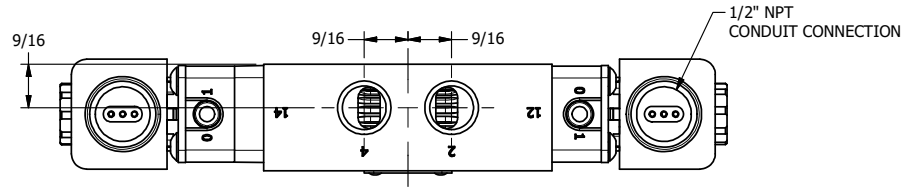

4 3 2 1

**AAA**  
PRODUCTS  
INTERNATIONAL

**AAA PRODUCTS INTERNATIONAL**  
7114 Harry Hines Blvd  
Dallas, TX 75235

TITLE: 3/8" SIDE PORT, DBL SOL, 3 POS,  
SPR CTR, SOL SHFT, REGEN CTR SPL,  
EXPLOSION PROOF

DRAWING NO.:  
DIM\_ESY3DX

4 3 2

THE INFORMATION CONTAINED WITHIN THIS DOCUMENT IS PROPRIETARY TO AAA PRODUCTS AND MAY NOT BE DISCLOSED WITHOUT PRIOR WRITTEN CONSENT