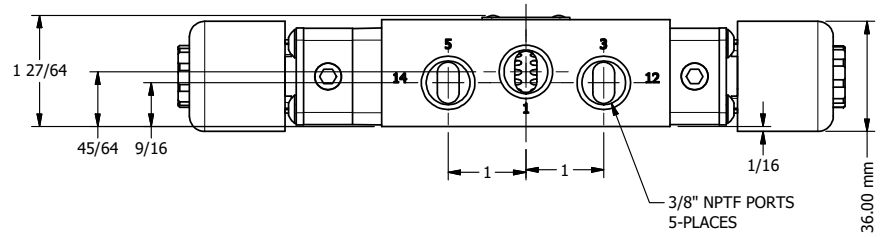

4 3 2 1

**AAA**  
PRODUCTS  
INTERNATIONAL

**AAA PRODUCTS INTERNATIONAL**  
7114 Harry Hines Blvd  
Dallas, TX 75235

TITLE: 3/8" SIDE PORT, DBL SOL, 3 POS,  
SPR CTR, SOL SHFT, REGEN CTR SPL,  
EXPLOSION PROOF

DRAWING NO.:  
DIM\_ESY3DX

4 3 2

THE INFORMATION CONTAINED WITHIN THIS DOCUMENT IS PROPRIETARY TO AAA PRODUCTS AND MAY NOT BE DISCLOSED WITHOUT PRIOR WRITTEN CONSENT