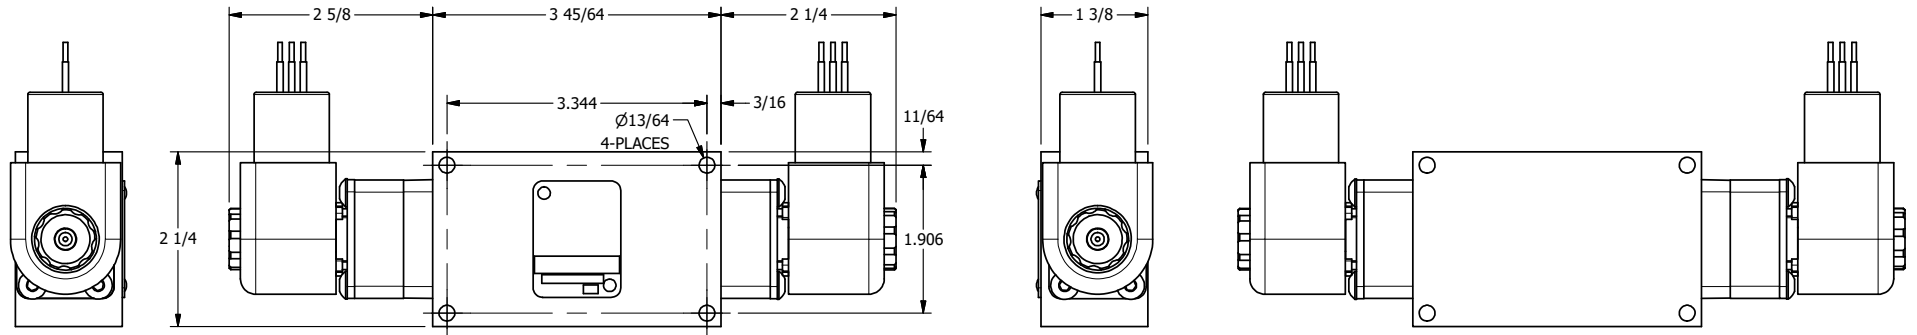

4 3 2 1

**AAA**  
PRODUCTS  
INTERNATIONAL

**AAA PRODUCTS INTERNATIONAL**  
7114 Harry Hines Blvd  
Dallas, TX 75235

TITLE: 3/8" SIDE PORT, DBL SOL, 3 POS,  
SPR CTR, SOL SHFT, REGEN CTR SPL,  
EXPLOSION PROOF

DRAWING NO.:  
DIM\_ESY3DX

4 3 2

THE INFORMATION CONTAINED WITHIN THIS DOCUMENT IS PROPRIETARY TO AAA PRODUCTS AND MAY NOT BE DISCLOSED WITHOUT PRIOR WRITTEN CONSENT