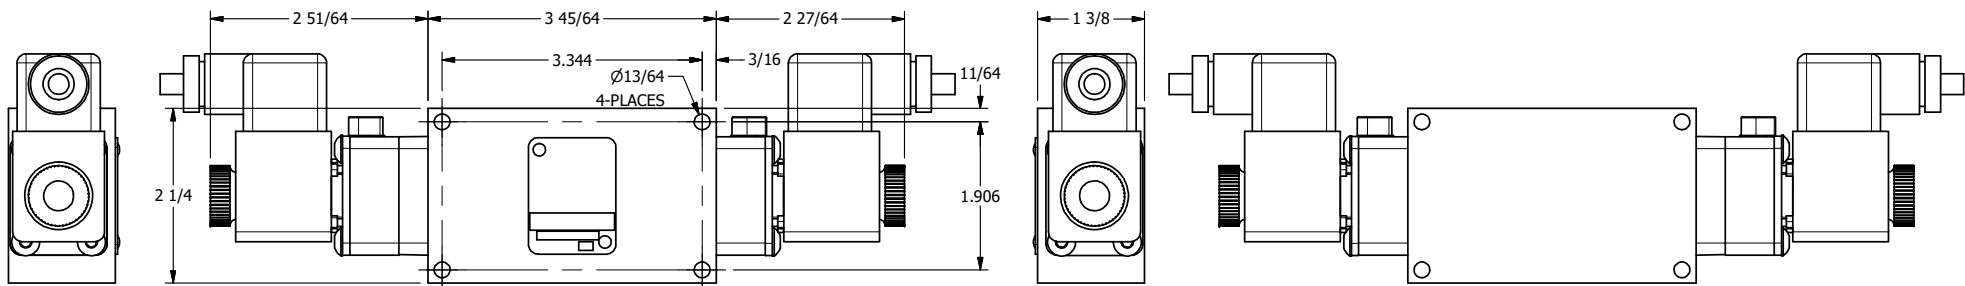

4

3

2

1

AAA
PRODUCTS
INTERNATIONAL

**AAA PRODUCTS
INTERNATIONAL**
7114 Harry Hines Blvd
Dallas, TX 75235

TITLE: 3/8" SIDE PORT, DBL SOL, 3 POS,
SPR CTR, SOL SHFT, REGEN CTR SPL,
ATEX, LCKNG OVRD, DUST EXCLDR

DRAWING NO.:
DIM_ESY3DTOL

THE INFORMATION CONTAINED WITHIN THIS DOCUMENT IS PROPRIETARY TO AAA PRODUCTS AND MAY NOT BE DISCLOSED WITHOUT PRIOR WRITTEN CONSENT

4

3

2

B

B

A