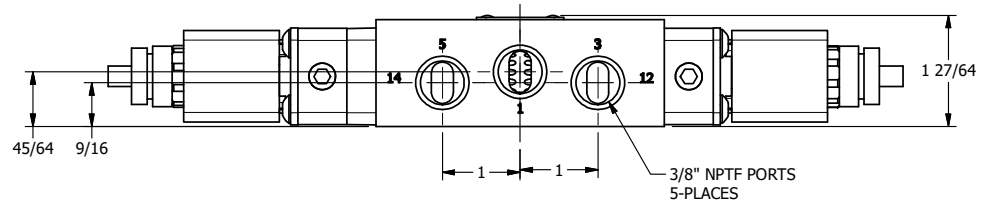

4

3

2

1

AAA
PRODUCTS
INTERNATIONAL

**AAA PRODUCTS
INTERNATIONAL**
7114 Harry Hines Blvd
Dallas, TX 75235

TITLE: 3/8" SIDE PORT, DBL SOL, 3 POS,
SPR CTR, SOL SHFT, REGEN CTR SPL,
ATEX, LCKNG OVRD

DRAWING NO.:
DIM_ESY3DTO