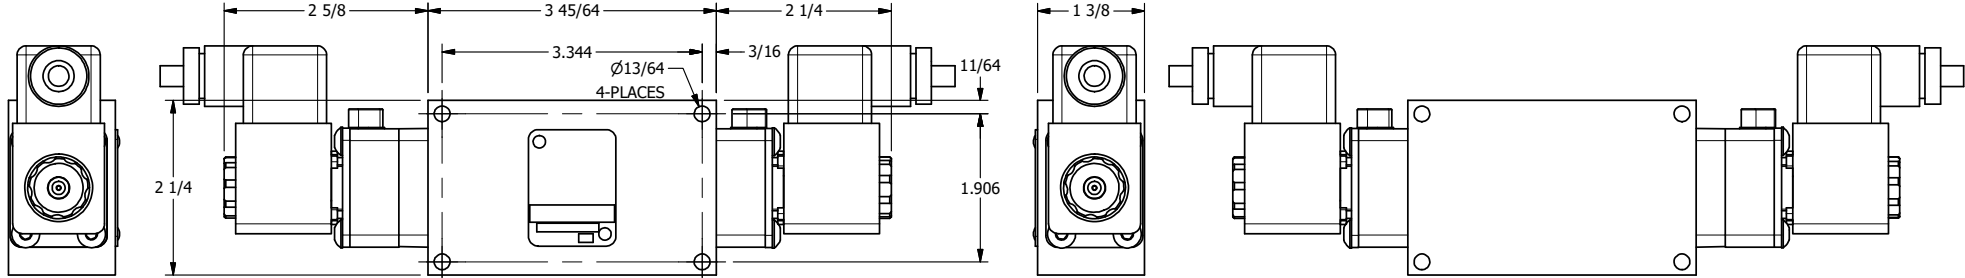

4

3

2

1

AAA
PRODUCTS
INTERNATIONAL

**AAA PRODUCTS
INTERNATIONAL**
7114 Harry Hines Blvd
Dallas, TX 75235

TITLE: 3/8" SIDE PORT, DBL SOL, 3 POS,
SPR CTR, SOL SHFT, REGEN CTR SPL,
ATEX, LCKNG OVRD

DRAWING NO.:
DIM_ESY3DTO