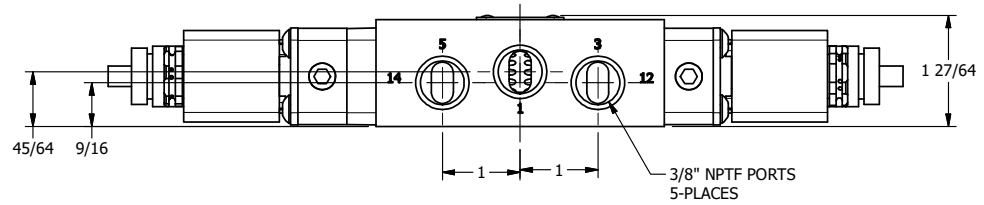

4

3

2

1

AAA
PRODUCTS
INTERNATIONAL

**AAA PRODUCTS
INTERNATIONAL**
7114 Harry Hines Blvd
Dallas, TX 75235

TITLE: 3/8" SIDE PORT, DBL SOL, 3 POS,
SPR CTR, SOL SHFT, REGEN CTR SPL,
ATEX, SIDE VENT

DRAWING NO.:
DIM_ESY3DTC