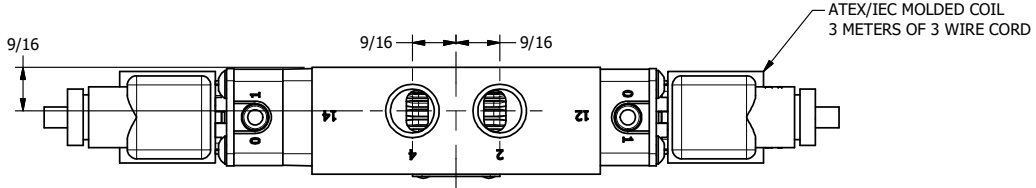

4

3

2

1

AAA
PRODUCTS
INTERNATIONAL

**AAA PRODUCTS
INTERNATIONAL**
7114 Harry Hines Blvd
Dallas, TX 75235

TITLE: 3/8" SIDE PORT, DBL SOL, 3 POS,
SPR CTR, SOL SHFT, REGEN CTR SPL,
ATEX, SIDE VENT

DRAWING NO.:
DIM_ESY3DTC