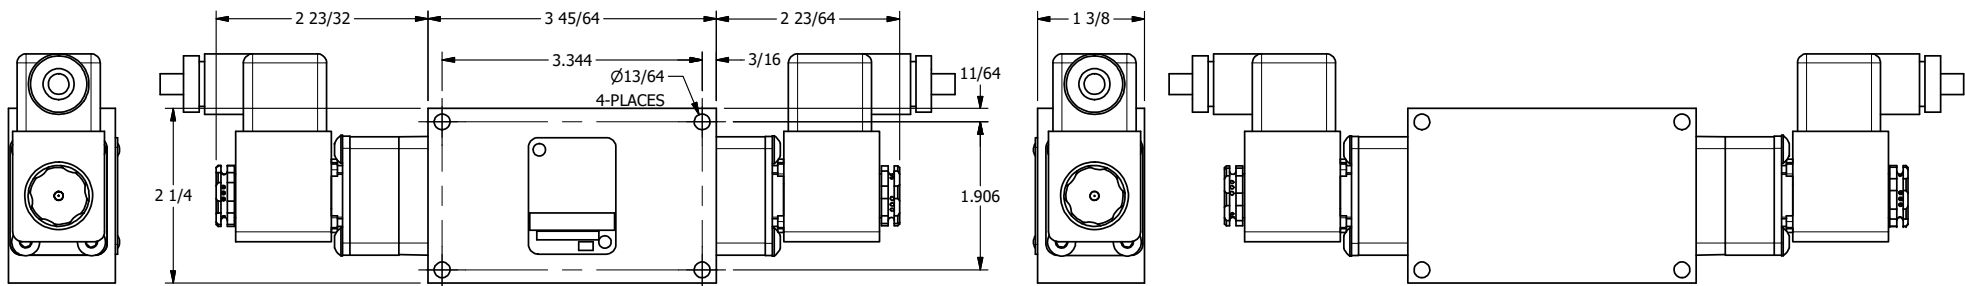

4

3

2

1

AAA
PRODUCTS
INTERNATIONAL

**AAA PRODUCTS
INTERNATIONAL**
7114 Harry Hines Blvd
Dallas, TX 75235

TITLE: 3/8" SIDE PORT, DBL SOL, 3 POS,
SPR CTR, SOL SHFT, REGEN CTR SPL,
ATEX, SIDE VENT

DRAWING NO.:
DIM_ESY3DTC