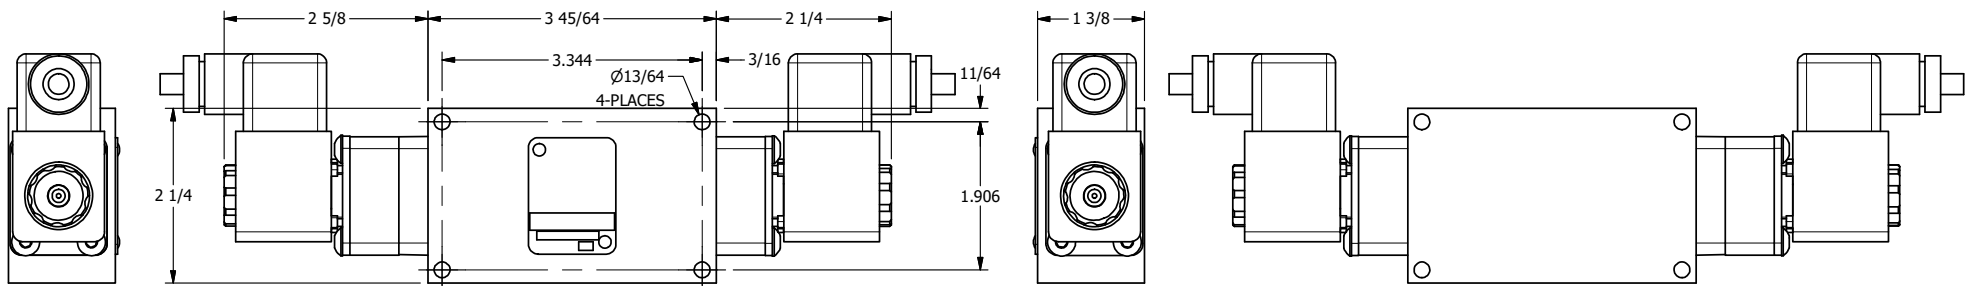

4

3

2

1

AAA
PRODUCTS
INTERNATIONAL

**AAA PRODUCTS
INTERNATIONAL**
7114 Harry Hines Blvd
Dallas, TX 75235

TITLE: 3/8" SIDE PORT, DBL SOL, 3 POS,
SPR CTR, SOL SHFT, REGEN CTR SPL,
ATEX

DRAWING NO.:
DIM_ESY3DT