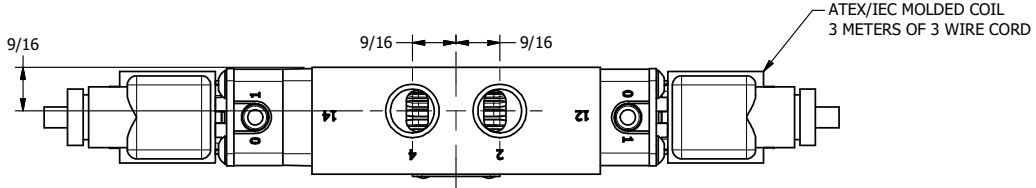

4

3

2

1

AAA
PRODUCTS
INTERNATIONAL

**AAA PRODUCTS
INTERNATIONAL**
7114 Harry Hines Blvd
Dallas, TX 75235

TITLE: 3/8" SIDE PORT, DBL SOL, 3 POS,
SPR CTR, SOL SHFT, REGEN CTR SPL,
ATEX

DRAWING NO.:
DIM_ESY3DT