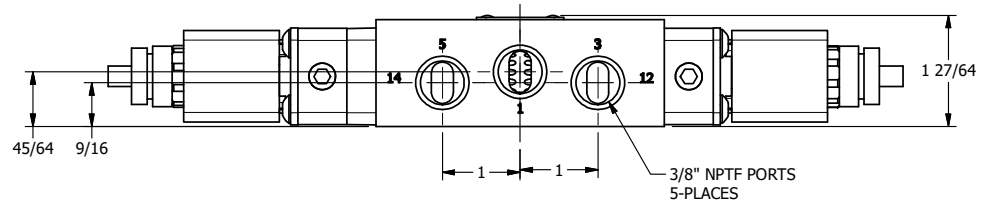

4

3

2

1

AAA
PRODUCTS
INTERNATIONAL

**AAA PRODUCTS
INTERNATIONAL**
7114 Harry Hines Blvd
Dallas, TX 75235

TITLE: 3/8" SIDE PORT, DBL SOL, 3 POS,
SPR CTR, SOL SHFT, REGEN CTR SPL,
ATEX

DRAWING NO.:
DIM_ESY3DT