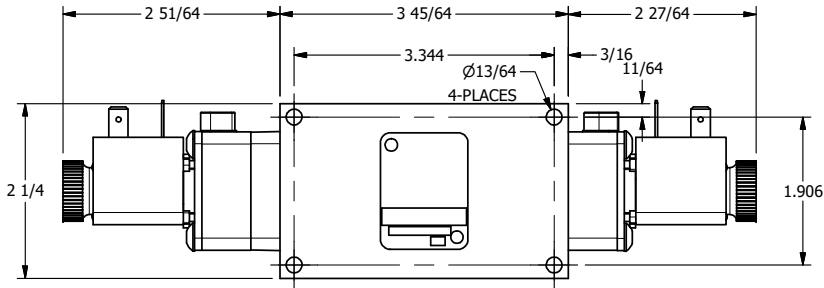

4

3

2

1

AAA
PRODUCTS
INTERNATIONAL

**AAA PRODUCTS
INTERNATIONAL**
7114 Harry Hines Blvd
Dallas, TX 75235

TITLE: 3/8" SIDE PORT, DBL SOL, 3 POS,
SPR CTR, SOL SHFT, REGEN CTR SPL,
LCKNG OVRD, DUST EXCLDR

DRAWING NO.:
DIM_ESY3DOL