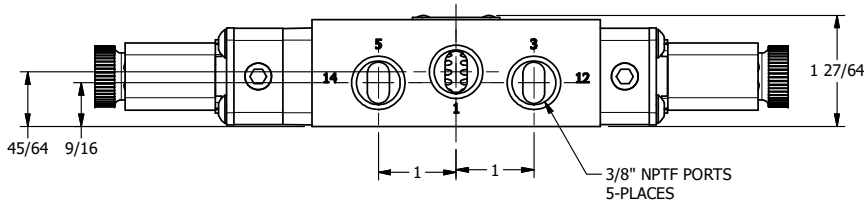

4

3

2

1

AAA
PRODUCTS
INTERNATIONAL

**AAA PRODUCTS
INTERNATIONAL**
7114 Harry Hines Blvd
Dallas, TX 75235

TITLE: 3/8" SIDE PORT, DBL SOL, 3 POS,
SPR CTR, SOL SHFT, REGEN CTR SPL,
LCKNG OVRD, DUST EXCLDR

DRAWING NO.:
DIM_ESY3DOL