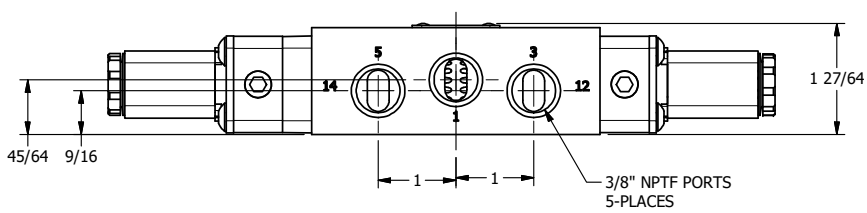

4 | 3 | 2 | 1

4 | 3 | 2

AAA
PRODUCTS
INTERNATIONAL

**AAA PRODUCTS
INTERNATIONAL**
7114 Harry Hines Blvd
Dallas, TX 75235

TITLE: 3/8" SIDE PORT, DBL SOL, 3 POS,
SPR CTR, SOL SHFT, REGEN CTR SPL,
LCKNG OVRD