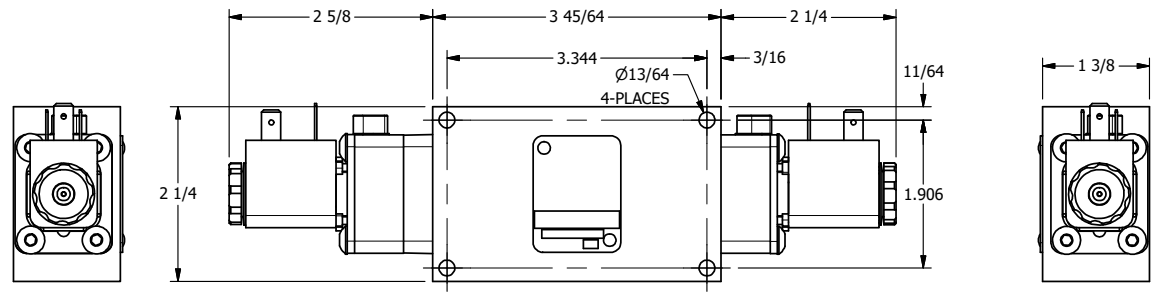

4 | 3 | 2 | 1

4 | 3 | 2

AAA
PRODUCTS
INTERNATIONAL

**AAA PRODUCTS
INTERNATIONAL**
7114 Harry Hines Blvd
Dallas, TX 75235

TITLE: 3/8" SIDE PORT, DBL SOL, 3 POS,
SPR CTR, SOL SHFT, REGEN CTR SPL,
LCKNG OVRD

DRAWING NO.:
DIM_ESY3DO

THE INFORMATION CONTAINED WITHIN THIS DOCUMENT IS PROPRIETARY TO AAA PRODUCTS AND MAY NOT BE DISCLOSED WITHOUT PRIOR WRITTEN CONSENT