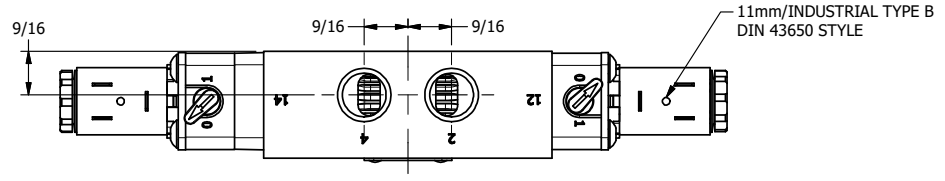

4 | 3 | 2 | 1

4 | 3 | 2

AAA
PRODUCTS
INTERNATIONAL

**AAA PRODUCTS
INTERNATIONAL**
7114 Harry Hines Blvd
Dallas, TX 75235

TITLE: 3/8" SIDE PORT, DBL SOL, 3 POS,
SPR CTR, SOL SHFT, REGEN CTR SPL,
LCKNG OVRD