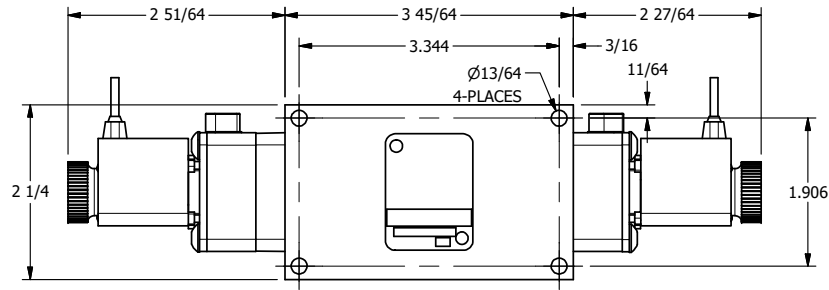

4 | 3 | 2 | 1

**AAA**  
PRODUCTS  
INTERNATIONAL

**AAA PRODUCTS  
INTERNATIONAL**  
7114 Harry Hines Blvd  
Dallas, TX 75235

TITLE: 3/8" SIDE PORT, DBL SOL, 3 POS,  
SPR CTR, REGEN CTR SPL, FLYING LEAD  
LCKNG OVRD, DUST EXCLDR

DRAWING NO.:  
DIM\_ESY3DMOL

4 | 3 | 2

THE INFORMATION CONTAINED WITHIN THIS DOCUMENT IS PROPRIETARY TO AAA PRODUCTS AND MAY NOT BE DISCLOSED WITHOUT PRIOR WRITTEN CONSENT