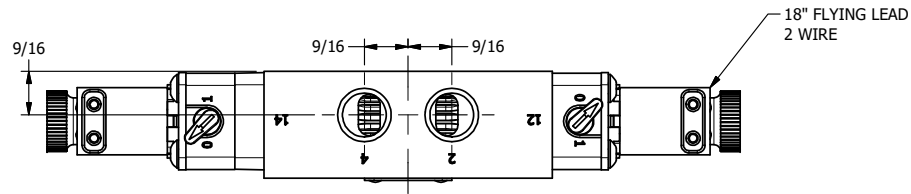

4 | 3 | 2 | 1

**AAA**  
PRODUCTS  
INTERNATIONAL

**AAA PRODUCTS  
INTERNATIONAL**  
7114 Harry Hines Blvd  
Dallas, TX 75235

TITLE: 3/8" SIDE PORT, DBL SOL, 3 POS,  
SPR CTR, REGEN CTR SPL, FLYING LEAD  
LCKNG OVRD, DUST EXCLDR

DRAWING NO.:  
DIM\_ESY3DMOL

4 | 3 | 2

THE INFORMATION CONTAINED WITHIN THIS DOCUMENT IS PROPRIETARY TO AAA PRODUCTS AND MAY NOT BE DISCLOSED WITHOUT PRIOR WRITTEN CONSENT