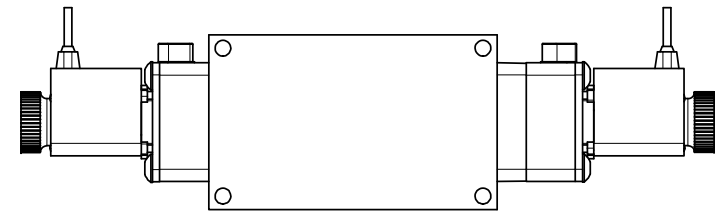

4 | 3 | 2 | 1

**AAA**  
PRODUCTS  
INTERNATIONAL

**AAA PRODUCTS  
INTERNATIONAL**  
7114 Harry Hines Blvd  
Dallas, TX 75235

TITLE: 3/8" SIDE PORT, DBL SOL, 3 POS,  
SPR CTR, REGEN CTR SPL, FLYING LEAD  
LCKNG OVRD, DUST EXCLDR

DRAWING NO.:  
DIM\_ESY3DMOL

4 | 3 | 2

THE INFORMATION CONTAINED WITHIN THIS DOCUMENT IS PROPRIETARY TO AAA PRODUCTS AND MAY NOT BE DISCLOSED WITHOUT PRIOR WRITTEN CONSENT