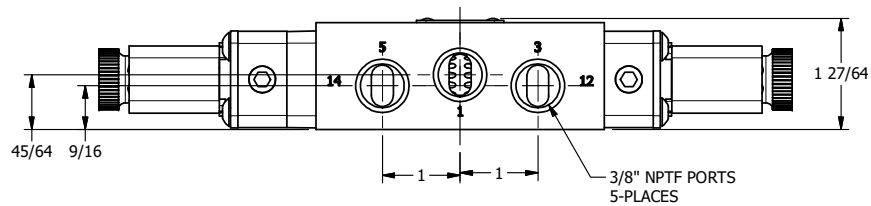

4 | 3 | 2 | 1

**AAA**  
PRODUCTS  
INTERNATIONAL

**AAA PRODUCTS  
INTERNATIONAL**  
7114 Harry Hines Blvd  
Dallas, TX 75235

TITLE: 3/8" SIDE PORT, DBL SOL, 3 POS,  
SPR CTR, REGEN CTR SPL, FLYING LEAD  
LCKNG OVRD, DUST EXCLDR

DRAWING NO.:  
DIM\_ESY3DMOL

4 | 3 | 2

THE INFORMATION CONTAINED WITHIN THIS DOCUMENT IS PROPRIETARY TO AAA PRODUCTS AND MAY NOT BE DISCLOSED WITHOUT PRIOR WRITTEN CONSENT