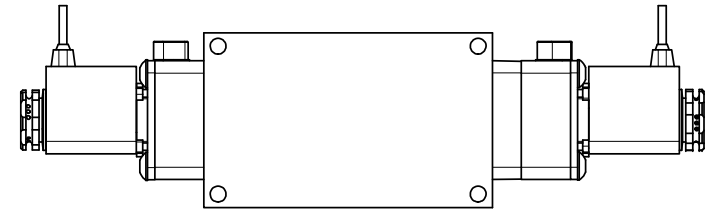

2 23/32

3 45/64

2 23/64

Ø13/64

4-PLACES

3/16

11/64

2 1/4

1.906

AAA
PRODUCTS
INTERNATIONAL

**AAA PRODUCTS
INTERNATIONAL**
7114 Harry Hines Blvd
Dallas, TX 75235

TITLE: 3/8" SIDE PORT, DBL SOL, 3 POS,
SPR CTR, REGEN CTR SPL,
FLYING LEAD, LCKNG OVRD, SIDE VENT

DRAWING NO.:
DIM_ESY3DMOC