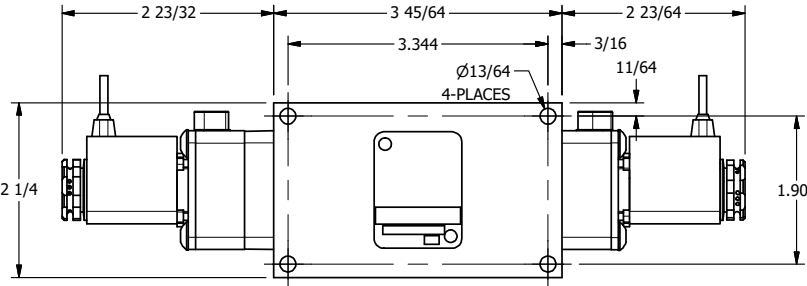

2 23/32

3 45/64

2 23/64

Ø13/64

4-PLACES

3/16

11/64

2 1/4

1.906

AAA
PRODUCTS
INTERNATIONAL

**AAA PRODUCTS
INTERNATIONAL**
7114 Harry Hines Blvd
Dallas, TX 75235

TITLE: 3/8" SIDE PORT, DBL SOL, 3 POS,
SPR CTR, REGEN CTR SPL,
FLYING LEAD, LCKNG OVRD, SIDE VENT

DRAWING NO.:
DIM_ESY3DMOC