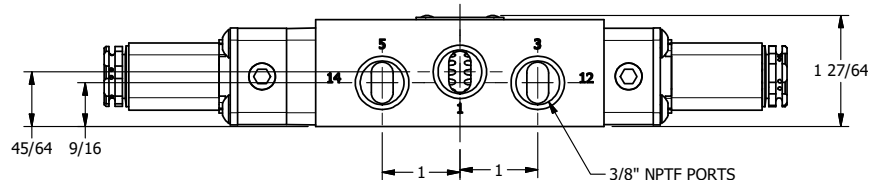

2 23/32

3 45/64

2 23/64

Ø13/64

4-PLACES

3/16

11/64

2 1/4

1.906

AAA
PRODUCTS
INTERNATIONAL

**AAA PRODUCTS
INTERNATIONAL**
7114 Harry Hines Blvd
Dallas, TX 75235

TITLE: 3/8" SIDE PORT, DBL SOL, 3 POS,
SPR CTR, REGEN CTR SPL,
FLYING LEAD, LCKNG OVRD, SIDE VENT

DRAWING NO.:
DIM_ESY3DMOC