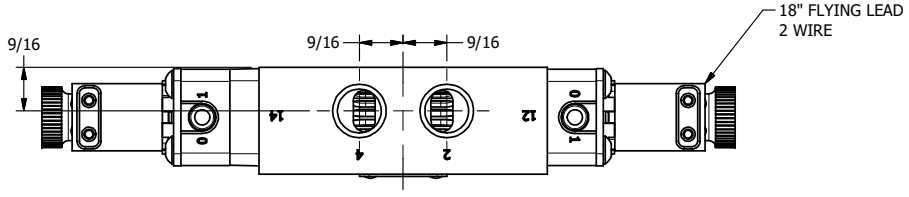

4 3 2 1

4 3 2

AAA
PRODUCTS
INTERNATIONAL

**AAA PRODUCTS
INTERNATIONAL**
7114 Harry Hines Blvd
Dallas, TX 75235

TITLE: 3/8" SIDE PORT, DBL SOL, 3 POS,
SPR CTR, SOL SHFT, REGEN CTR SPL,
FLYING LEAD, DUST EXCLDR