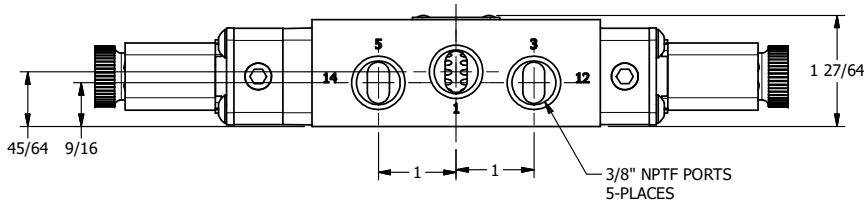

4 3 2 1

4 3 2

AAA
PRODUCTS
INTERNATIONAL

**AAA PRODUCTS
INTERNATIONAL**
7114 Harry Hines Blvd
Dallas, TX 75235

TITLE: 3/8" SIDE PORT, DBL SOL, 3 POS,
SPR CTR, SOL SHFT, REGEN CTR SPL,
FLYING LEAD, DUST EXCLDR