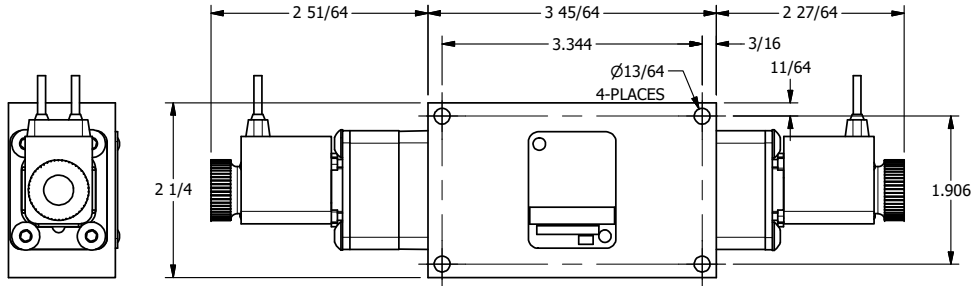

4 3 2 1

4 3 2

AAA
PRODUCTS
INTERNATIONAL

**AAA PRODUCTS
INTERNATIONAL**
7114 Harry Hines Blvd
Dallas, TX 75235

TITLE: 3/8" SIDE PORT, DBL SOL, 3 POS,
SPR CTR, SOL SHFT, REGEN CTR SPL,
FLYING LEAD, DUST EXCLDR

DRAWING NO.:
DIM_ESY3DML

THE INFORMATION CONTAINED WITHIN THIS DOCUMENT IS PROPRIETARY TO AAA PRODUCTS AND MAY NOT BE DISCLOSED WITHOUT PRIOR WRITTEN CONSENT