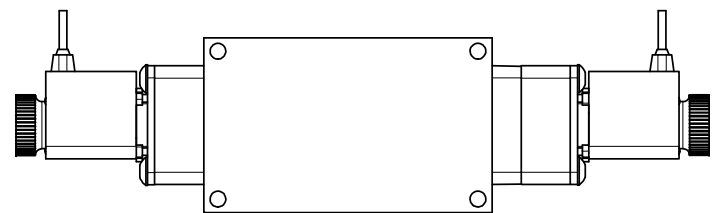

4 3 2 1

4 3 2

AAA
PRODUCTS
INTERNATIONAL

**AAA PRODUCTS
INTERNATIONAL**
7114 Harry Hines Blvd
Dallas, TX 75235

TITLE: 3/8" SIDE PORT, DBL SOL, 3 POS,
SPR CTR, SOL SHFT, REGEN CTR SPL,
FLYING LEAD, DUST EXCLDR