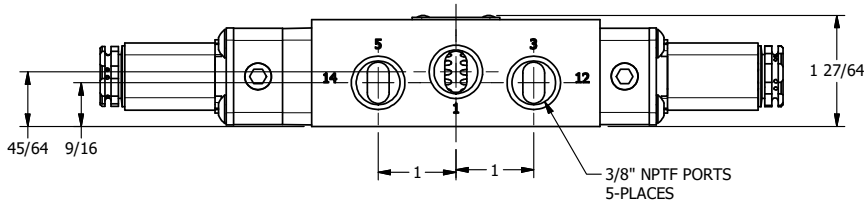

4 | 3 | 2 | 1

**AAA**  
PRODUCTS  
INTERNATIONAL

**AAA PRODUCTS  
INTERNATIONAL**  
7114 Harry Hines Blvd  
Dallas, TX 75235

TITLE: 3/8" SIDE PORT, DBL SOL, 3 POS,  
SPR CTR, SOL SHFT, REGEN CTR SPL,  
FLYING LEAD, SIDE VENT

DRAWING NO.:  
DIM\_ESY3DMC

4 | 3 | 2

THE INFORMATION CONTAINED WITHIN THIS DOCUMENT IS PROPRIETARY TO AAA PRODUCTS AND MAY NOT BE DISCLOSED WITHOUT PRIOR WRITTEN CONSENT