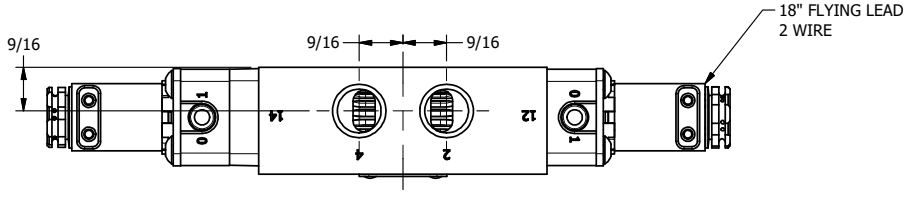

4 | 3 | 2 | 1

**AAA**  
PRODUCTS  
INTERNATIONAL

**AAA PRODUCTS  
INTERNATIONAL**  
7114 Harry Hines Blvd  
Dallas, TX 75235

TITLE: 3/8" SIDE PORT, DBL SOL, 3 POS,  
SPR CTR, SOL SHFT, REGEN CTR SPL,  
FLYING LEAD, SIDE VENT