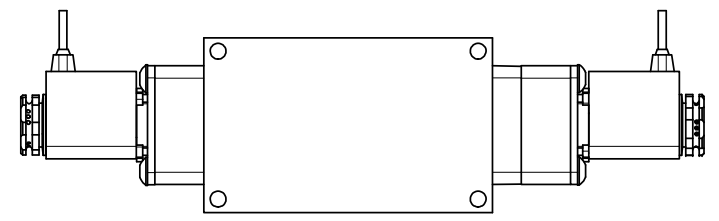

4 | 3 | 2 | 1

**AAA**  
PRODUCTS  
INTERNATIONAL

**AAA PRODUCTS  
INTERNATIONAL**  
7114 Harry Hines Blvd  
Dallas, TX 75235

TITLE: 3/8" SIDE PORT, DBL SOL, 3 POS,  
SPR CTR, SOL SHFT, REGEN CTR SPL,  
FLYING LEAD, SIDE VENT

DRAWING NO.:  
DIM\_ESY3DMC

4 | 3 | 2

THE INFORMATION CONTAINED WITHIN THIS DOCUMENT IS PROPRIETARY TO AAA PRODUCTS AND MAY NOT BE DISCLOSED WITHOUT PRIOR WRITTEN CONSENT