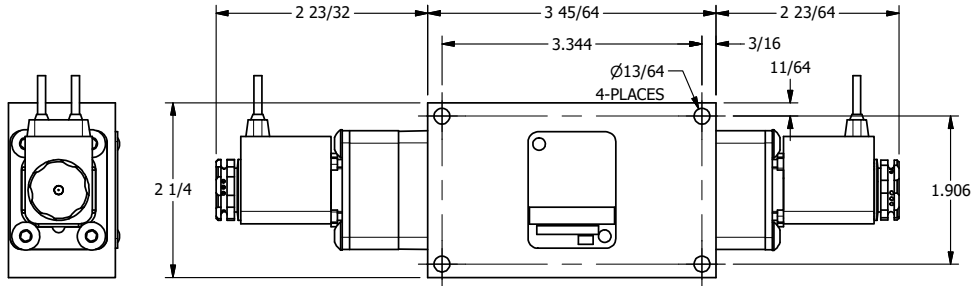

4 | 3 | 2 | 1

**AAA**  
PRODUCTS  
INTERNATIONAL

**AAA PRODUCTS  
INTERNATIONAL**  
7114 Harry Hines Blvd  
Dallas, TX 75235

TITLE: 3/8" SIDE PORT, DBL SOL, 3 POS,  
SPR CTR, SOL SHFT, REGEN CTR SPL,  
FLYING LEAD, SIDE VENT

DRAWING NO.:  
DIM\_ESY3DMC

4 | 3 | 2

THE INFORMATION CONTAINED WITHIN THIS DOCUMENT IS PROPRIETARY TO AAA PRODUCTS AND MAY NOT BE DISCLOSED WITHOUT PRIOR WRITTEN CONSENT