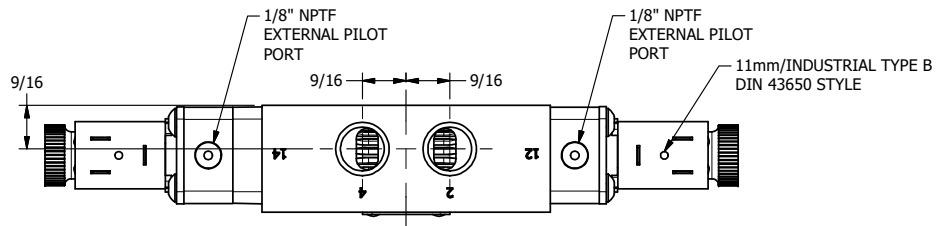

4 | 3 | 2 | 1

**AAA**  
PRODUCTS  
INTERNATIONAL

**AAA PRODUCTS  
INTERNATIONAL**  
7114 Harry Hines Blvd  
Dallas, TX 75235

TITLE: 3/8" SIDE PORT, DBL SOL, 3 POS,  
SPR CTR, SOL SHFT, REGEN CTR SPL,  
DUST EXCLDR, EXT PILOT