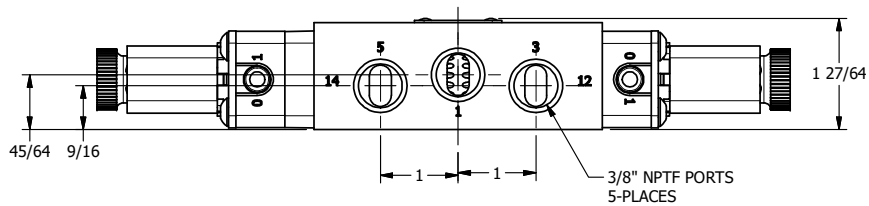

4 | 3 | 2 | 1

**AAA**  
PRODUCTS  
INTERNATIONAL

**AAA PRODUCTS  
INTERNATIONAL**  
7114 Harry Hines Blvd  
Dallas, TX 75235

TITLE: 3/8" SIDE PORT, DBL SOL, 3 POS,  
SPR CTR, SOL SHFT, REGEN CTR SPL,  
DUST EXCLDR, EXT PILOT