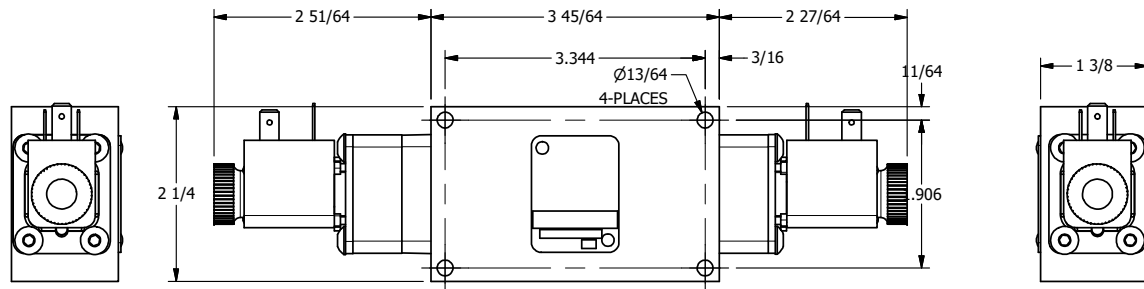

4 | 3 | 2 | 1

**AAA**  
PRODUCTS  
INTERNATIONAL

**AAA PRODUCTS  
INTERNATIONAL**  
7114 Harry Hines Blvd  
Dallas, TX 75235

TITLE: 3/8" SIDE PORT, DBL SOL, 3 POS,  
SPR CTR, SOL SHFT, REGEN CTR SPL,  
DUST EXCLDR, EXT PILOT

DRAWING NO.:  
DIM\_ESY3DLZ

THE INFORMATION CONTAINED WITHIN THIS DOCUMENT IS PROPRIETARY TO AAA PRODUCTS AND MAY NOT BE DISCLOSED WITHOUT PRIOR WRITTEN CONSENT

4 | 3 | 2