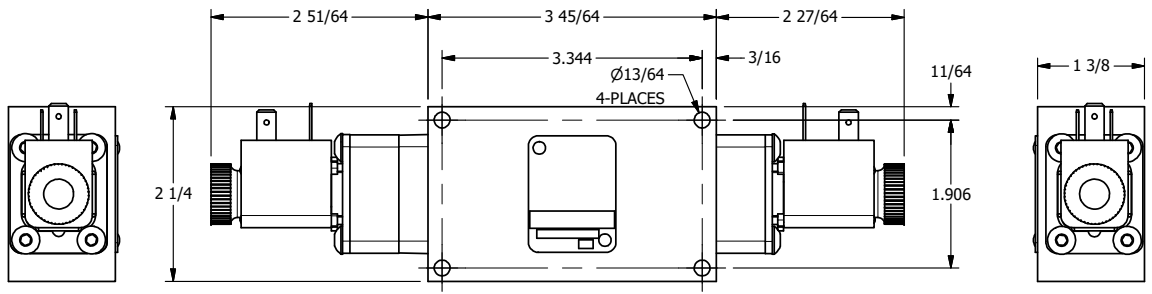

4

3

2

1

AAA
PRODUCTS
INTERNATIONAL

**AAA PRODUCTS
INTERNATIONAL**
7114 Harry Hines Blvd
Dallas, TX 75235

TITLE: 3/8" SIDE PORT, DBL SOL, 3 POS,
SPR CTR, SOL SHFT, REGEN CTR SPL,
DUST EXCLDR

DRAWING NO.:
DIM_ESY3DL