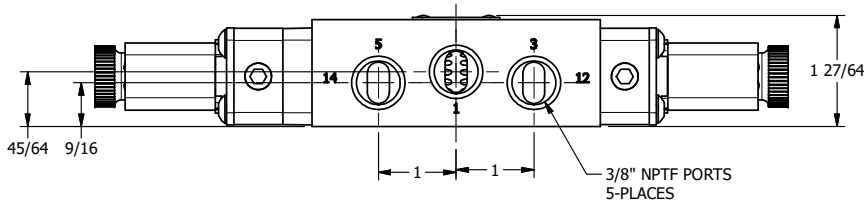

4

3

2

1

AAA
PRODUCTS
INTERNATIONAL

**AAA PRODUCTS
INTERNATIONAL**
7114 Harry Hines Blvd
Dallas, TX 75235

TITLE: 3/8" SIDE PORT, DBL SOL, 3 POS,
SPR CTR, SOL SHFT, REGEN CTR SPL,
DUST EXCLDR

DRAWING NO.:
DIM_ESY3DL