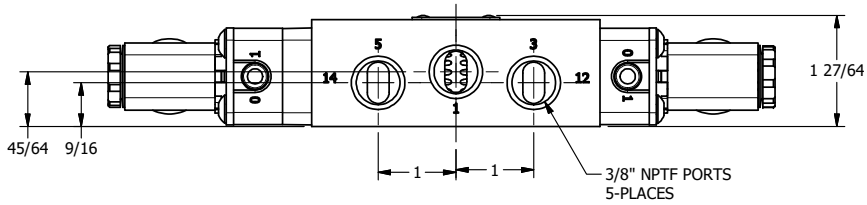

4 3 2 1

AAA
PRODUCTS
INTERNATIONAL

**AAA PRODUCTS
INTERNATIONAL**
7114 Harry Hines Blvd
Dallas, TX 75235

TITLE: 3/8" SIDE PORT, DBL SOL, 3 POS,
SPR CTR, SOL SHFT, REGEN CTR SPL,
MOLD-OVER, EXT PILOT

DRAWING NO.:
DIM_ESY3DJZ