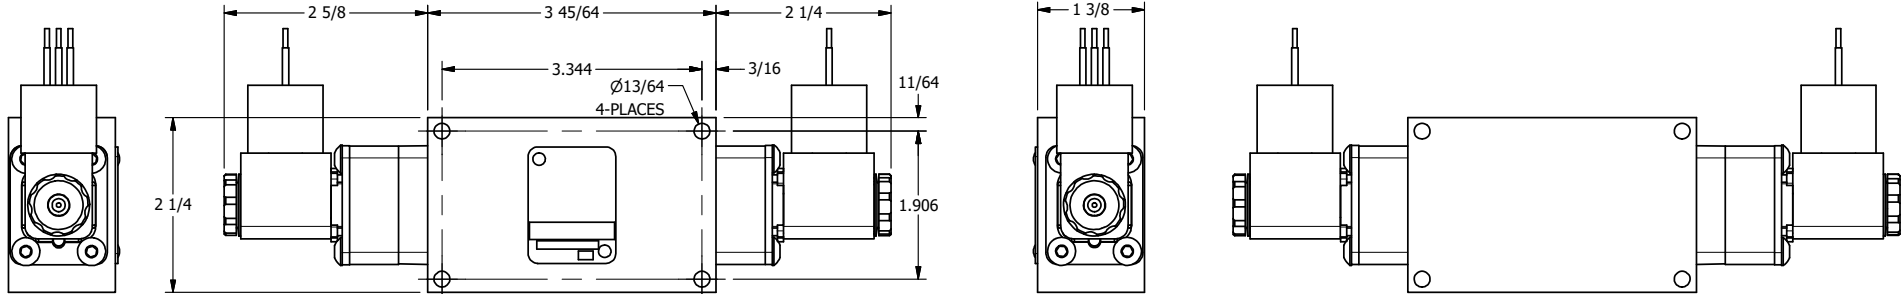

4 3 2 1

AAA
PRODUCTS
INTERNATIONAL

**AAA PRODUCTS
INTERNATIONAL**
7114 Harry Hines Blvd
Dallas, TX 75235

TITLE: 3/8" SIDE PORT, DBL SOL, 3 POS,
SPR CTR, SOL SHFT, REGEN CTR SPL,
MOLD-OVER, EXT PILOT

DRAWING NO.:
DIM_ESY3DJZ