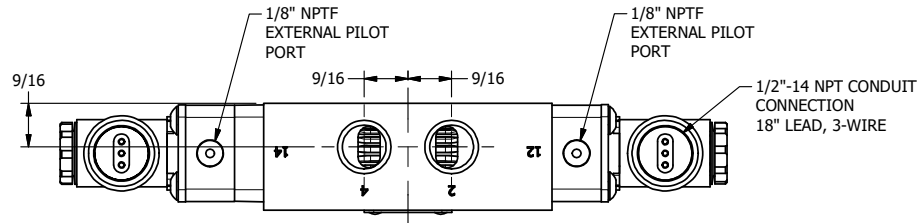

4 3 2 1

AAA
PRODUCTS
INTERNATIONAL

**AAA PRODUCTS
INTERNATIONAL**
7114 Harry Hines Blvd
Dallas, TX 75235

TITLE: 3/8" SIDE PORT, DBL SOL, 3 POS,
SPR CTR, SOL SHFT, REGEN CTR SPL,
MOLD-OVER, EXT PILOT

DRAWING NO.:
DIM_ESY3DJZ