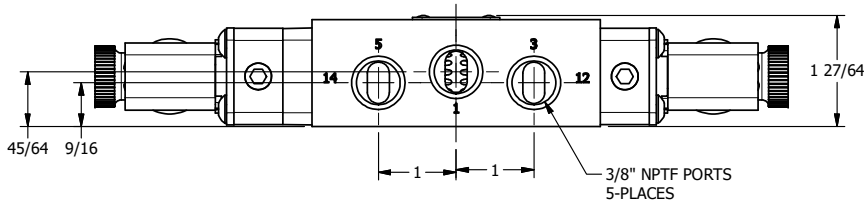

4 3 2 1

4 3 2

**AAA**  
PRODUCTS  
INTERNATIONAL

**AAA PRODUCTS INTERNATIONAL**  
7114 Harry Hines Blvd  
Dallas, TX 75235

TITLE: 3/8" SIDE PORT, DBL SOL, 3 POS,  
SPR CTR, REGEN CTR SPL, MOLD-OVER,  
LCKNG OVRD, DUST EXCLDR