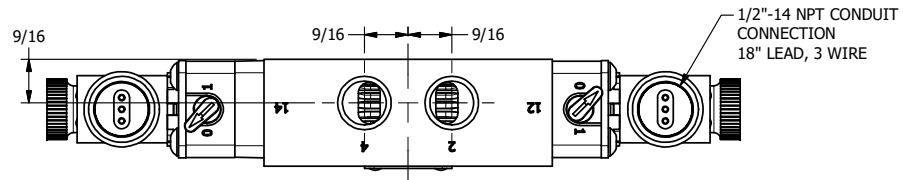

4 3 2 1

4 3 2

**AAA**  
PRODUCTS  
INTERNATIONAL

**AAA PRODUCTS INTERNATIONAL**  
7114 Harry Hines Blvd  
Dallas, TX 75235

TITLE: 3/8" SIDE PORT, DBL SOL, 3 POS,  
SPR CTR, REGEN CTR SPL, MOLD-OVER,  
LCKNG OVRD, DUST EXCLDR