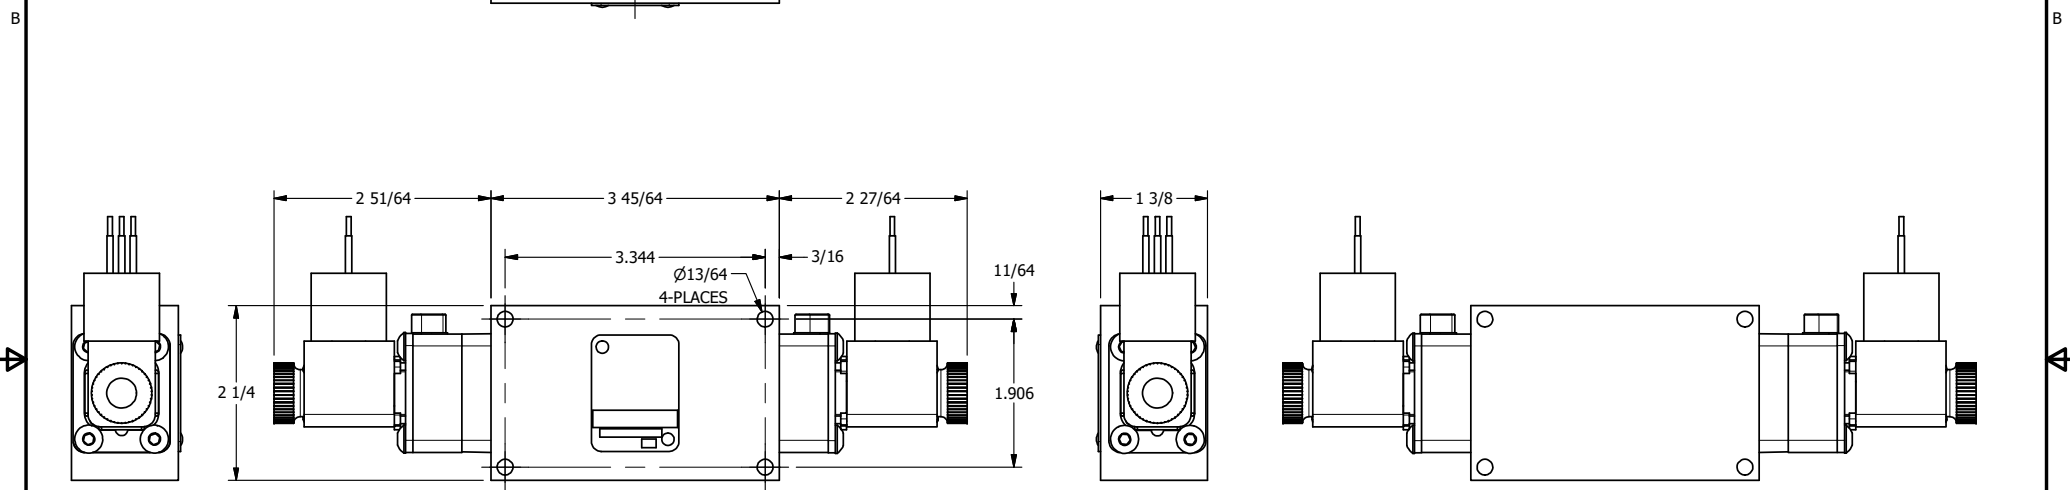

4 3 2 1

4 3 2

**AAA**  
PRODUCTS  
INTERNATIONAL

**AAA PRODUCTS INTERNATIONAL**  
7114 Harry Hines Blvd  
Dallas, TX 75235

TITLE: 3/8" SIDE PORT, DBL SOL, 3 POS,  
SPR CTR, REGEN CTR SPL, MOLD-OVER,  
LCKNG OVRD, DUST EXCLDR