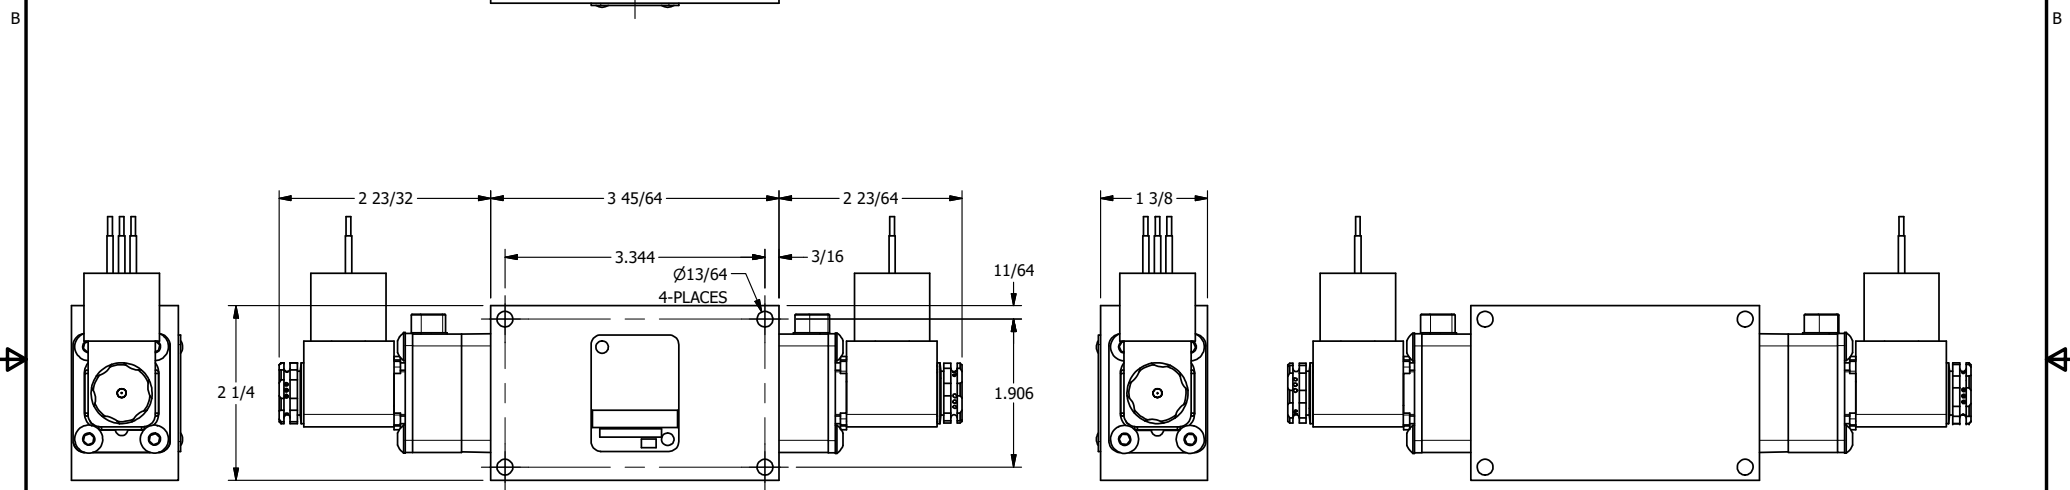

4 3 2 1

AAA
PRODUCTS
INTERNATIONAL

**AAA PRODUCTS
INTERNATIONAL**
7114 Harry Hines Blvd
Dallas, TX 75235

TITLE: 3/8" SIDE PORT, DBL SOL, 3 POS,
SPR CTR, SOL SHFT, REGEN CTR SPL,
MOLD-OVER, LCKNG OVRD, SIDE VENT

DRAWING NO.:
DIM_ESY3DJOC

4 3 2

THE INFORMATION CONTAINED WITHIN THIS DOCUMENT IS PROPRIETARY TO AAA PRODUCTS AND MAY NOT BE DISCLOSED WITHOUT PRIOR WRITTEN CONSENT