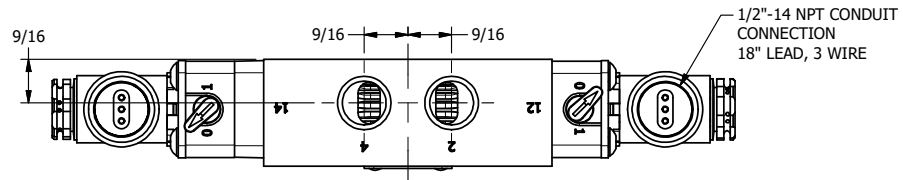

4 3 2 1

AAA
PRODUCTS
INTERNATIONAL

**AAA PRODUCTS
INTERNATIONAL**
7114 Harry Hines Blvd
Dallas, TX 75235

TITLE: 3/8" SIDE PORT, DBL SOL, 3 POS,
SPR CTR, SOL SHFT, REGEN CTR SPL,
MOLD-OVER, LCKNG OVRD, SIDE VENT