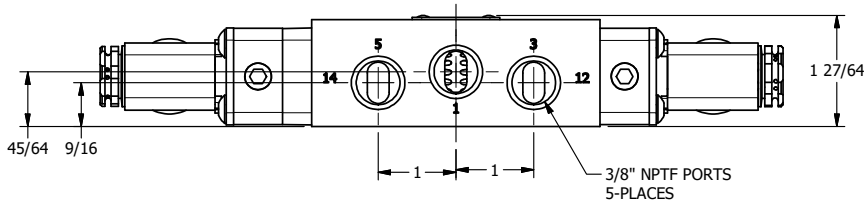

4 3 2 1

AAA
PRODUCTS
INTERNATIONAL

**AAA PRODUCTS
INTERNATIONAL**
7114 Harry Hines Blvd
Dallas, TX 75235

TITLE: 3/8" SIDE PORT, DBL SOL, 3 POS,
SPR CTR, SOL SHFT, REGEN CTR SPL,
MOLD-OVER, LCKNG OVRD, SIDE VENT