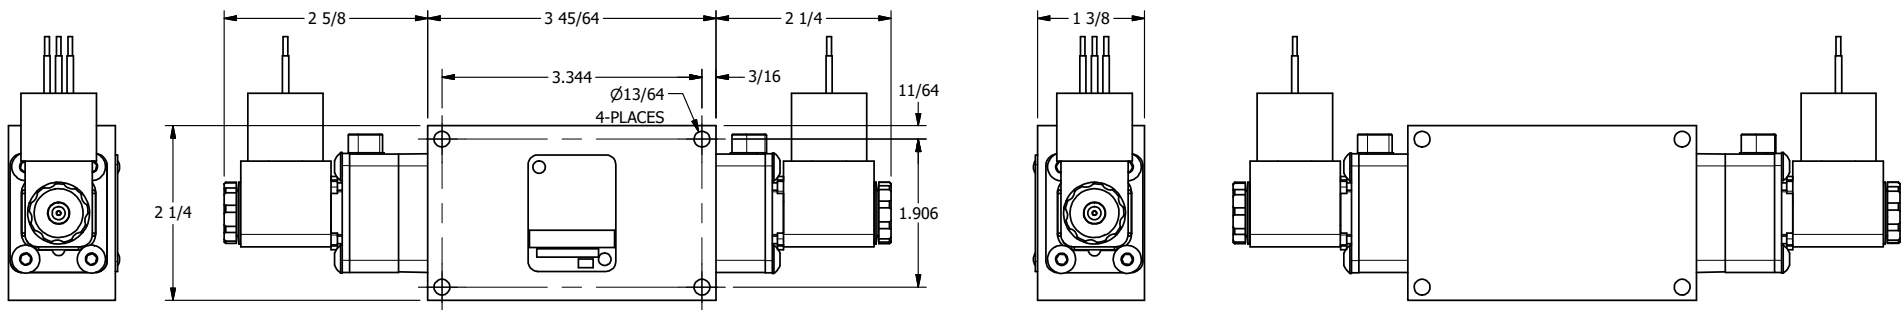

4 3 2 1

B

B

A

A

AAA
PRODUCTS
INTERNATIONAL

**AAA PRODUCTS
INTERNATIONAL**
7114 Harry Hines Blvd
Dallas, TX 75235

TITLE: 3/8" SIDE PORT, DBL SOL, 3 POS,
SPR CTR, SOL SHFT, REGEN CTR SPL,
MOLD-OVER, LCKNG OVRD

DRAWING NO.:
DIM_ESY3DJO

4 3 2

THE INFORMATION CONTAINED WITHIN THIS DOCUMENT IS PROPRIETARY TO AAA PRODUCTS AND MAY NOT BE DISCLOSED WITHOUT PRIOR WRITTEN CONSENT