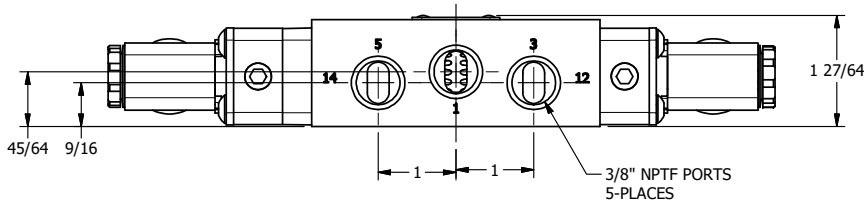

4 3 2 1

B

B

A

A

AAA
PRODUCTS
INTERNATIONAL

**AAA PRODUCTS
INTERNATIONAL**
7114 Harry Hines Blvd
Dallas, TX 75235

TITLE: 3/8" SIDE PORT, DBL SOL, 3 POS,
SPR CTR, SOL SHFT, REGEN CTR SPL,
MOLD-OVER, LCKNG OVRD