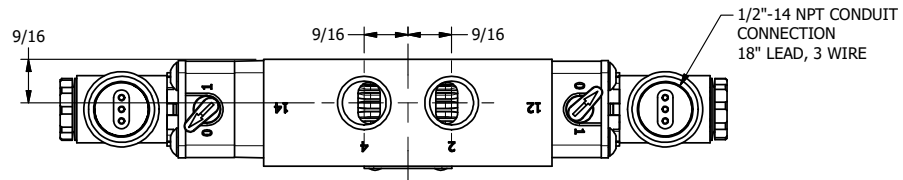

4 3 2 1

B

B

A

A

AAA
PRODUCTS
INTERNATIONAL

**AAA PRODUCTS
INTERNATIONAL**
7114 Harry Hines Blvd
Dallas, TX 75235

TITLE: 3/8" SIDE PORT, DBL SOL, 3 POS,
SPR CTR, SOL SHFT, REGEN CTR SPL,
MOLD-OVER, LCKNG OVRD