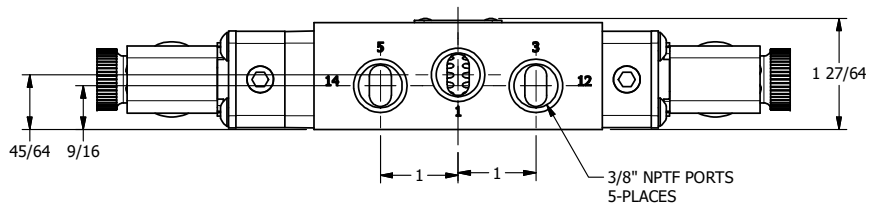

4

3

2

1

**AAA**  
PRODUCTS  
INTERNATIONAL

**AAA PRODUCTS  
INTERNATIONAL**  
7114 Harry Hines Blvd  
Dallas, TX 75235

TITLE: 3/8" SIDE PORT, DBL SOL, 3 POS,  
SPR CTR, SOL SHFT, REGEN CTR SPL,  
MOLD-OVER, DUST EXCLDR