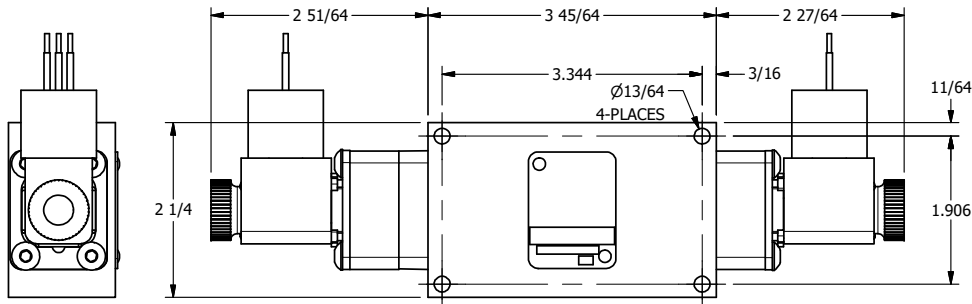

4

3

2

1

**AAA**  
PRODUCTS  
INTERNATIONAL

**AAA PRODUCTS  
INTERNATIONAL**  
7114 Harry Hines Blvd  
Dallas, TX 75235

TITLE: 3/8" SIDE PORT, DBL SOL, 3 POS,  
SPR CTR, SOL SHFT, REGEN CTR SPL,  
MOLD-OVER, DUST EXCLDR

DRAWING NO.:  
DIM\_ESY3DJL

THE INFORMATION CONTAINED WITHIN THIS DOCUMENT IS PROPRIETARY TO AAA PRODUCTS AND MAY NOT BE DISCLOSED WITHOUT PRIOR WRITTEN CONSENT

4

3

2

1