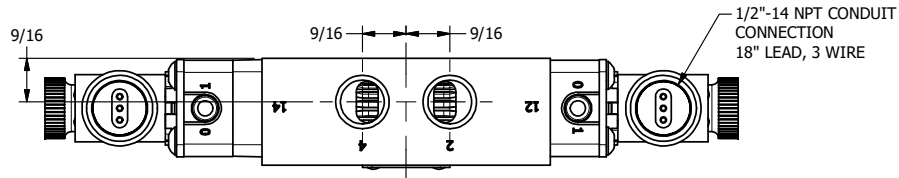

4

3

2

1

**AAA**  
PRODUCTS  
INTERNATIONAL

**AAA PRODUCTS  
INTERNATIONAL**  
7114 Harry Hines Blvd  
Dallas, TX 75235

TITLE: 3/8" SIDE PORT, DBL SOL, 3 POS,  
SPR CTR, SOL SHFT, REGEN CTR SPL,  
MOLD-OVER, DUST EXCLDR