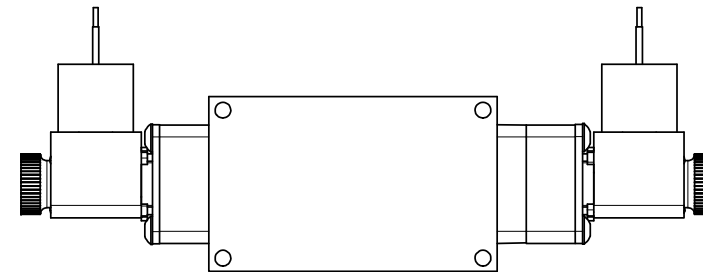

4

3

2

1

**AAA**  
PRODUCTS  
INTERNATIONAL

**AAA PRODUCTS  
INTERNATIONAL**  
7114 Harry Hines Blvd  
Dallas, TX 75235

TITLE: 3/8" SIDE PORT, DBL SOL, 3 POS,  
SPR CTR, SOL SHFT, REGEN CTR SPL,  
MOLD-OVER, DUST EXCLDR

DRAWING NO.:  
DIM\_ESY3DJL

THE INFORMATION CONTAINED WITHIN THIS DOCUMENT IS PROPRIETARY TO AAA PRODUCTS AND MAY NOT BE DISCLOSED WITHOUT PRIOR WRITTEN CONSENT

4

3

2

1