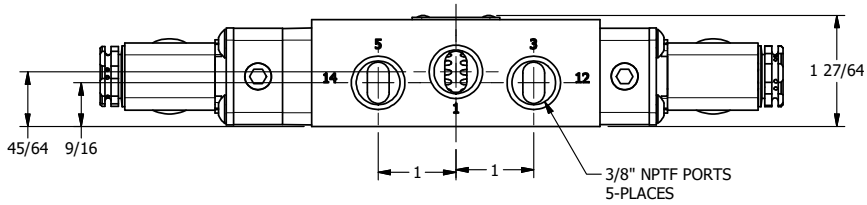

4 3 2 1

B B

A A

	<b>AAA PRODUCTS INTERNATIONAL</b> 7114 Harry Hines Blvd Dallas, TX 75235	<b>TITLE</b> 3/8" SIDE PORT, DBL SOL, 3 POS, SPR CTR, SOL SHFT, REGEN CTR SPL, MOLD-OVER, SIDE VENT	<b>DRAWING NO.:</b> DIM_ESY3DJC
--	--	---	------------------------------------