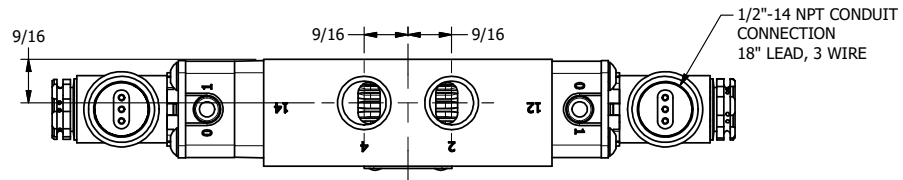

4 3 2 1

B B

A A

	<b>AAA PRODUCTS INTERNATIONAL</b> 7114 Harry Hines Blvd Dallas, TX 75235	<b>TITLE</b> 3/8" SIDE PORT, DBL SOL, 3 POS, SPR CTR, SOL SHFT, REGEN CTR SPL, MOLD-OVER, SIDE VENT	<b>DRAWING NO.:</b> DIM_ESY3DJC
--	--	---	------------------------------------