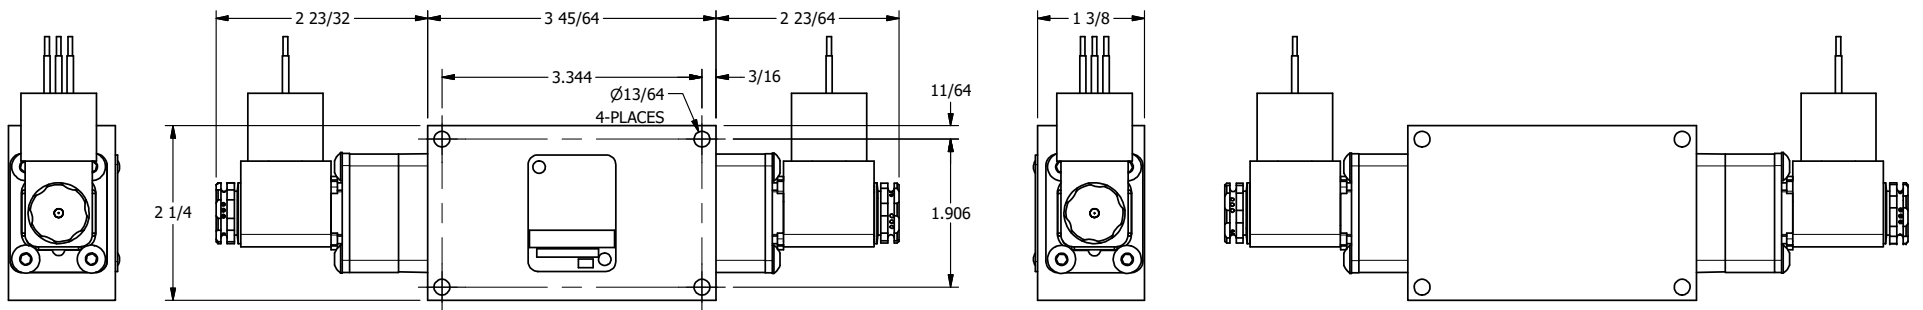

4 3 2 1

B B

A A

	<b>AAA PRODUCTS INTERNATIONAL</b> 7114 Harry Hines Blvd Dallas, TX 75235	<b>TITLE</b> 3/8" SIDE PORT, DBL SOL, 3 POS, SPR CTR, SOL SHFT, REGEN CTR SPL, MOLD-OVER, SIDE VENT	<b>DRAWING NO.:</b> DIM_ESY3DJC
--	--	---	------------------------------------