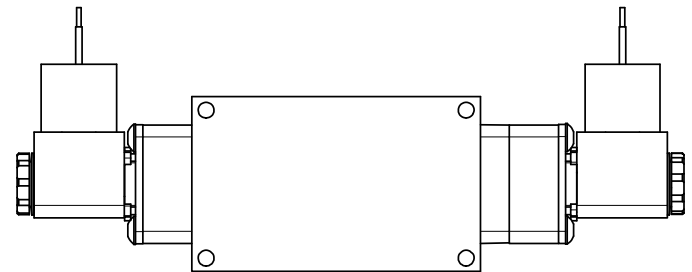

4

3

2

1

9/16

9/16

9/16

1/2"-14 NPT CONDUIT CONNECTION
18" LEAD, 3 WIRE

B

B

A

A

AAA
PRODUCTS
INTERNATIONAL

**AAA PRODUCTS
INTERNATIONAL**
7114 Harry Hines Blvd
Dallas, TX 75235

TITLE: 3/8" SIDE PORT, DBL SOL, 3 POS,
SPR CTR, SOL SHFT, REGEN CTR SPL,
MOLD-OVER

DRAWING NO.:
DIM_ESY3DJ