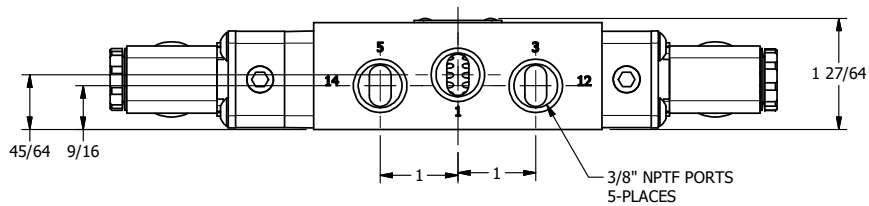

4

3

2

1

9/16

9/16

9/16

1/2"-14 NPT CONDUIT CONNECTION
18" LEAD, 3 WIRE

B

B

A

A

AAA
PRODUCTS
INTERNATIONAL

**AAA PRODUCTS
INTERNATIONAL**
7114 Harry Hines Blvd
Dallas, TX 75235

TITLE: 3/8" SIDE PORT, DBL SOL, 3 POS,
SPR CTR, SOL SHFT, REGEN CTR SPL,
MOLD-OVER

DRAWING NO.:
DIM_ESY3DJ