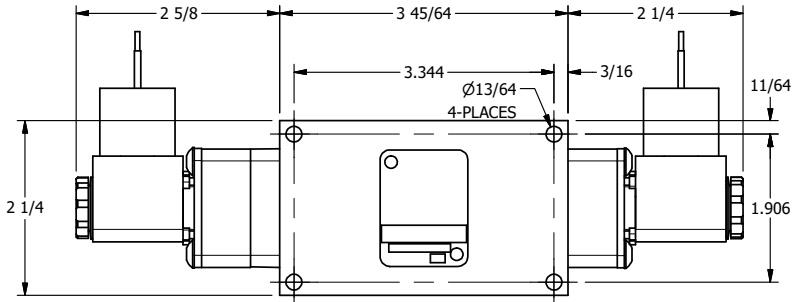

4

3

2

1

9/16

9/16

9/16

1/2"-14 NPT CONDUIT CONNECTION
18" LEAD, 3 WIRE

B

B

A

A

AAA
PRODUCTS
INTERNATIONAL

**AAA PRODUCTS
INTERNATIONAL**
7114 Harry Hines Blvd
Dallas, TX 75235

TITLE: 3/8" SIDE PORT, DBL SOL, 3 POS,
SPR CTR, SOL SHFT, REGEN CTR SPL,
MOLD-OVER

DRAWING NO.:
DIM_ESY3DJ