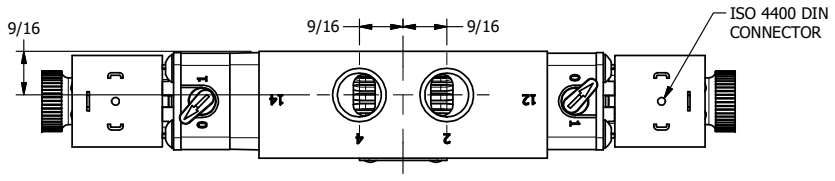

4 | 3 | 2 | 1

B

B

A

A

4 | 3 | 2

AAA
PRODUCTS
INTERNATIONAL

AAA PRODUCTS INTERNATIONAL
7114 Harry Hines Blvd
Dallas, TX 75235

TITLE: 3/8" SIDE PORT, DBL SOL, 3 POS,
SPR CTR, REGEN CTR SPL, HIGH TMPE,
LCKNG OVRD, DUST EXCLDR

DRAWING NO.:
DIM_ESY3DHOL

THE INFORMATION CONTAINED WITHIN THIS DOCUMENT IS PROPRIETARY TO AAA PRODUCTS AND MAY NOT BE DISCLOSED WITHOUT PRIOR WRITTEN CONSENT

A