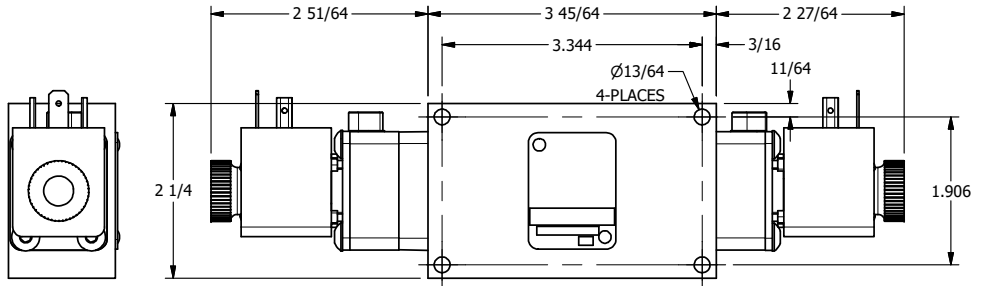

4 | 3 | 2 | 1

B

B

A

A

4 | 3 | 2

AAA
PRODUCTS
INTERNATIONAL

AAA PRODUCTS INTERNATIONAL
7114 Harry Hines Blvd
Dallas, TX 75235

TITLE: 3/8" SIDE PORT, DBL SOL, 3 POS,
SPR CTR, REGEN CTR SPL, HIGH TMPE,
LCKNG OVRD, DUST EXCLDR

DRAWING NO.:
DIM_ESY3DHOL

THE INFORMATION CONTAINED WITHIN THIS DOCUMENT IS PROPRIETARY TO AAA PRODUCTS AND MAY NOT BE DISCLOSED WITHOUT PRIOR WRITTEN CONSENT

A