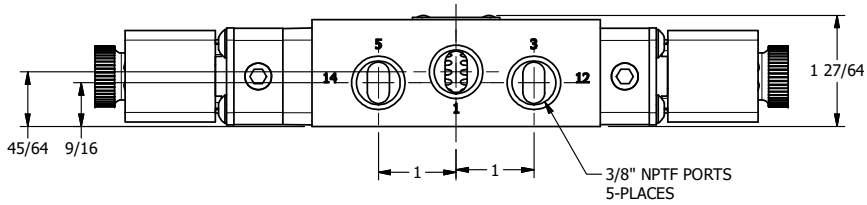

4 | 3 | 2

AAA
PRODUCTS
INTERNATIONAL

AAA PRODUCTS INTERNATIONAL
7114 Harry Hines Blvd
Dallas, TX 75235

TITLE: 3/8" SIDE PORT, DBL SOL, 3 POS,
SPR CTR, REGEN CTR SPL, HIGH TMPE,
LCKNG OVRD, DUST EXCLDR

DRAWING NO.:
DIM_ESY3DHOL

THE INFORMATION CONTAINED WITHIN THIS DOCUMENT IS PROPRIETARY TO AAA PRODUCTS AND MAY NOT BE DISCLOSED WITHOUT PRIOR WRITTEN CONSENT

A