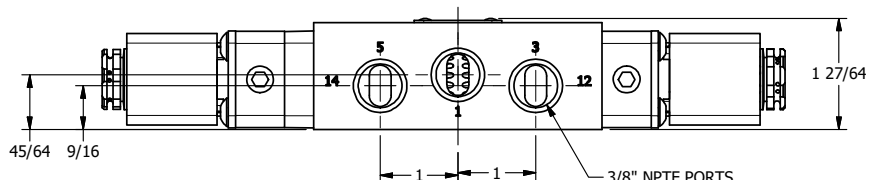

2 23/32

3 45/64

2 23/64

3.344

3/16

11/64

Ø13/64

4-PLACES

2 1/4

1.906

3/8" NPTF PORTS
5-PLACES

AAA
PRODUCTS
INTERNATIONAL

**AAA PRODUCTS
INTERNATIONAL**
7114 Harry Hines Blvd
Dallas, TX 75235

TITLE: 3/8" SIDE PORT, DBL SOL, 3 POS,
SPR CTR, SOL SHFT, REGEN CTR SPL
HIGH TEMP, LCKNG OVRD, SIDE VENT