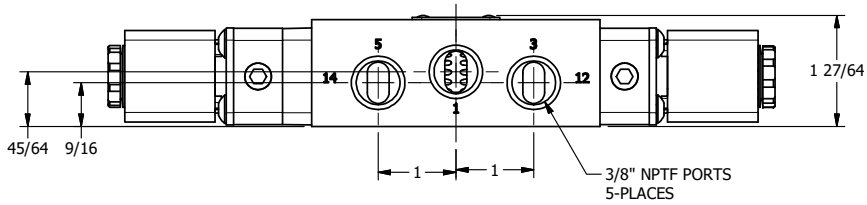

4

3

2

1

**AAA**  
PRODUCTS  
INTERNATIONAL

**AAA PRODUCTS  
INTERNATIONAL**  
7114 Harry Hines Blvd  
Dallas, TX 75235

TITLE: 3/8" SIDE PORT, DBL SOL, 3 POS,  
SPR CTR, SOL SHFT, REGEN CTR SPL,  
HIGH TEMP, LCKNG OVRD