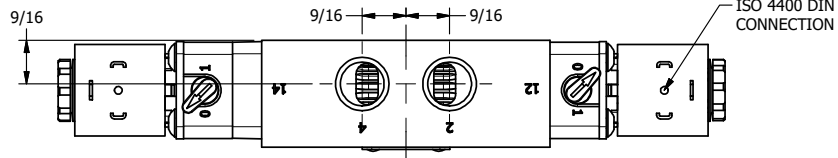

4

3

2

1

**AAA**  
PRODUCTS  
INTERNATIONAL

**AAA PRODUCTS  
INTERNATIONAL**  
7114 Harry Hines Blvd  
Dallas, TX 75235

TITLE: 3/8" SIDE PORT, DBL SOL, 3 POS,  
SPR CTR, SOL SHFT, REGEN CTR SPL,  
HIGH TEMP, LCKNG OVRD