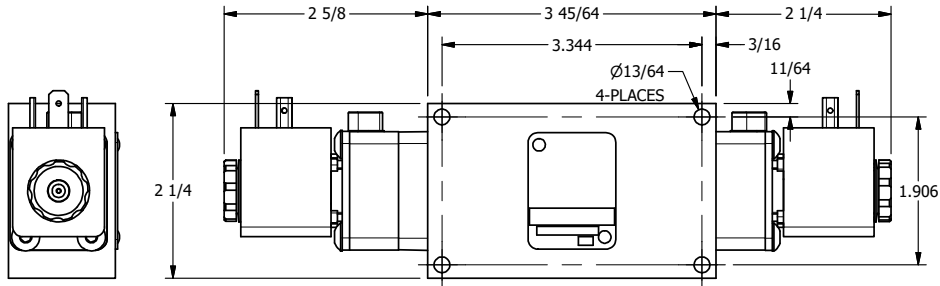

4

3

2

1

**AAA**  
PRODUCTS  
INTERNATIONAL

**AAA PRODUCTS  
INTERNATIONAL**  
7114 Harry Hines Blvd  
Dallas, TX 75235

TITLE: 3/8" SIDE PORT, DBL SOL, 3 POS,  
SPR CTR, SOL SHFT, REGEN CTR SPL,  
HIGH TEMP, LCKNG OVRD

DRAWING NO.:  
DIM\_ESY3DHO

THE INFORMATION CONTAINED WITHIN THIS DOCUMENT IS PROPRIETARY TO AAA PRODUCTS AND MAY NOT BE DISCLOSED WITHOUT PRIOR WRITTEN CONSENT

4

3

2

1