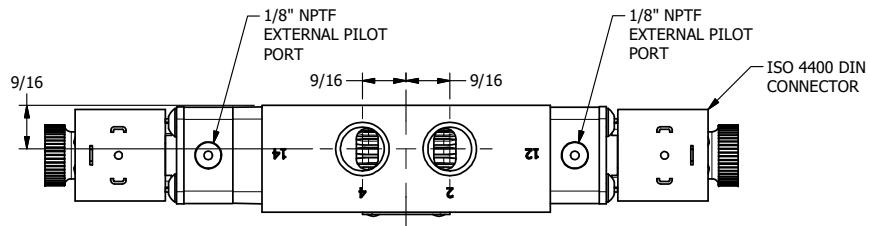

4 3 2 1

4 3 2

TITLE: 3/8" SIDE PORT, DBL SOL, 3 POS,  
REGEN SPR CTR, H-TEMP COIL,  
DUST EXCLDR, EXT PILOT

DRAWING NO.:  
DIM\_ESY3DHLZ

THE INFORMATION CONTAINED WITHIN THIS DOCUMENT IS PROPRIETARY TO AAA PRODUCTS AND MAY NOT BE DISCLOSED WITHOUT PRIOR WRITTEN CONSENT