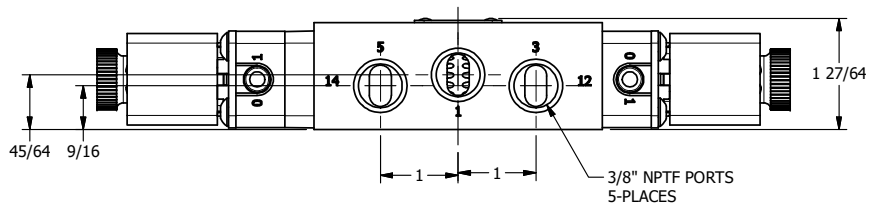

4 3 2 1

4 3 2

TITLE: 3/8" SIDE PORT, DBL SOL, 3 POS,  
REGEN SPR CTR, H-TEMP COIL,  
DUST EXCLDR, EXT PILOT

DRAWING NO.:  
DIM\_ESY3DHLZ

THE INFORMATION CONTAINED WITHIN THIS DOCUMENT IS PROPRIETARY TO AAA PRODUCTS AND MAY NOT BE DISCLOSED WITHOUT PRIOR WRITTEN CONSENT