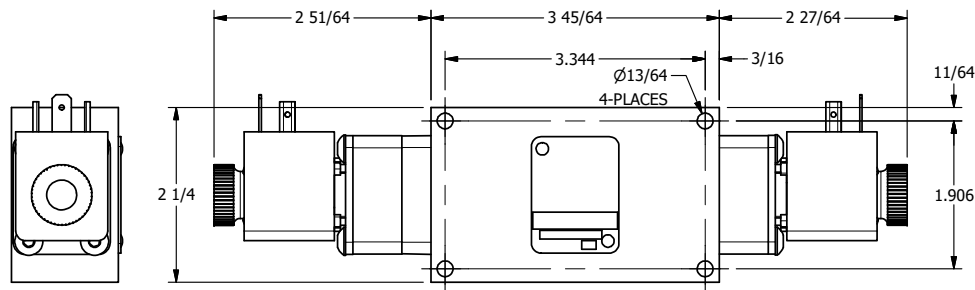

4 3 2 1

4 3 2

TITLE: 3/8" SIDE PORT, DBL SOL, 3 POS,  
REGEN SPR CTR, H-TEMP COIL,  
DUST EXCLDR, EXT PILOT

DRAWING NO.:  
DIM\_ESY3DHLZ

THE INFORMATION CONTAINED WITHIN THIS DOCUMENT IS PROPRIETARY TO AAA PRODUCTS AND MAY NOT BE DISCLOSED WITHOUT PRIOR WRITTEN CONSENT