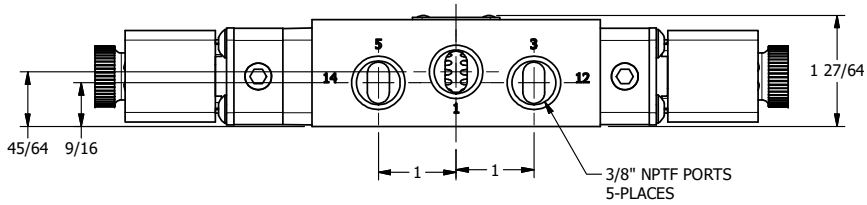

4 | 3 | 2 | 1

B

B

A

A

4 | 3 | 2

TITLE: 3/8" SIDE PORT, DBL SOL, 3 POS,  
SPR CTR, SOL SHFT, REGEN CTR SPL  
HIGH TEMP, DUST EXCLDR

DRAWING NO.:  
DIM\_ESY3DHL