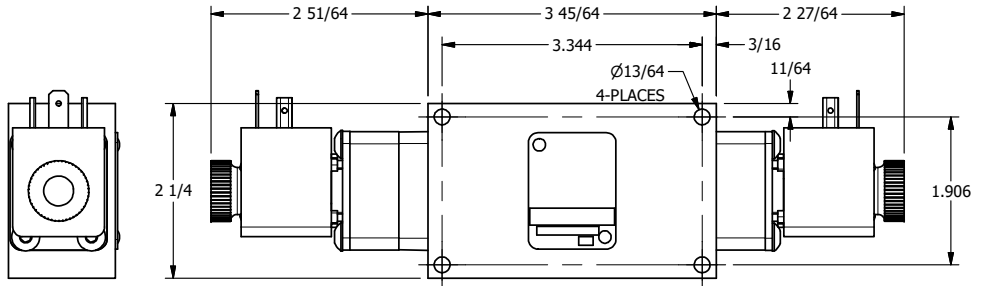

4 | 3 | 2 | 1

B

B

A

A

4 | 3 | 2

TITLE: 3/8" SIDE PORT, DBL SOL, 3 POS,  
SPR CTR, SOL SHFT, REGEN CTR SPL  
HIGH TEMP, DUST EXCLDR

DRAWING NO.:  
DIM\_ESY3DHL