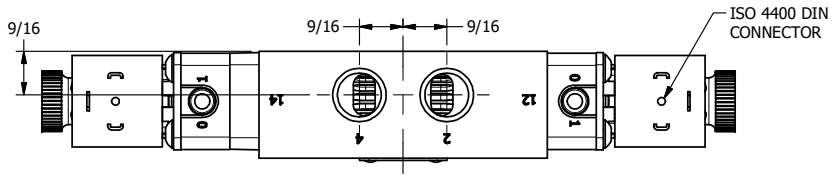

4 | 3 | 2 | 1

B

B

A

A

4 | 3 | 2

TITLE: 3/8" SIDE PORT, DBL SOL, 3 POS,  
SPR CTR, SOL SHFT, REGEN CTR SPL  
HIGH TEMP, DUST EXCLDR

DRAWING NO.:  
DIM\_ESY3DHL