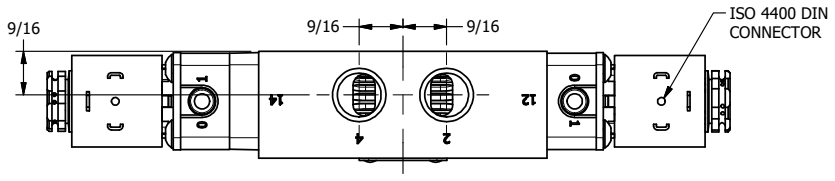

4 3 2 1

4 3 2

AAA
PRODUCTS
INTERNATIONAL

AAA PRODUCTS INTERNATIONAL
7114 Harry Hines Blvd
Dallas, TX 75235

TITLE: 3/8" SIDE PORT, DBL SOL, 3 POS,
SPR CTR, SOL SHFT, REGEN CTR SPL
HIGH TEMP, SIDE VENT

DRAWING NO.:
DIM_ESY3DHC