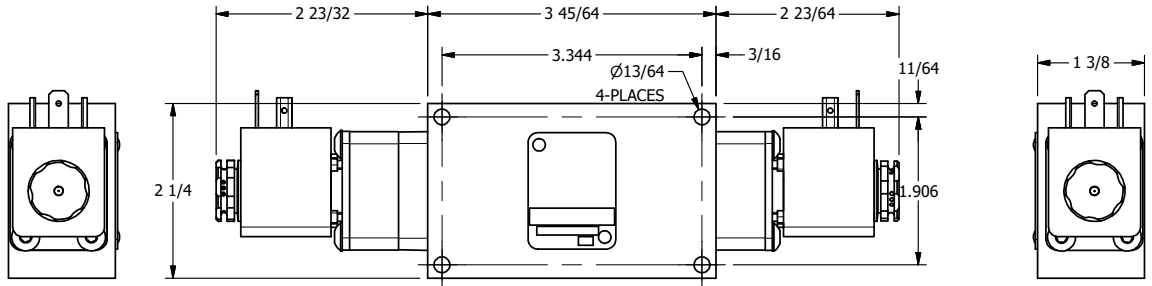

4 3 2 1

4 3 2

AAA
PRODUCTS
INTERNATIONAL

AAA PRODUCTS INTERNATIONAL
7114 Harry Hines Blvd
Dallas, TX 75235

TITLE: 3/8" SIDE PORT, DBL SOL, 3 POS,
SPR CTR, SOL SHFT, REGEN CTR SPL
HIGH TEMP, SIDE VENT

DRAWING NO.:
DIM_ESY3DHC