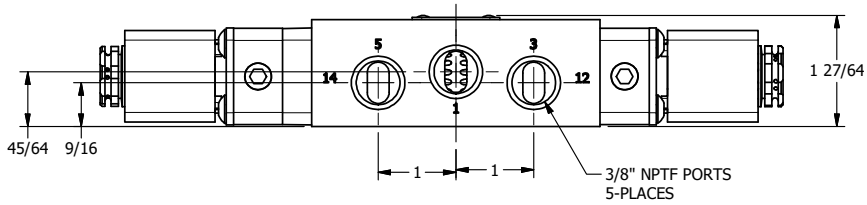

4 3 2 1

4 3 2

AAA
PRODUCTS
INTERNATIONAL

AAA PRODUCTS INTERNATIONAL
7114 Harry Hines Blvd
Dallas, TX 75235

TITLE: 3/8" SIDE PORT, DBL SOL, 3 POS,
SPR CTR, SOL SHFT, REGEN CTR SPL
HIGH TEMP, SIDE VENT

DRAWING NO.:
DIM_ESY3DHC