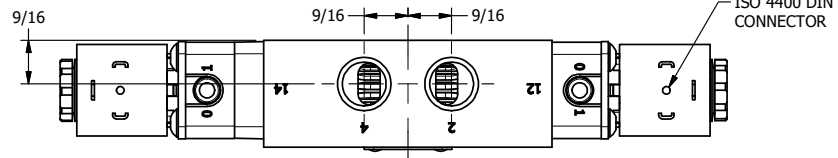

4

3

2

1

AAA
PRODUCTS
INTERNATIONAL

**AAA PRODUCTS
INTERNATIONAL**
7114 Harry Hines Blvd
Dallas, TX 75235

TITLE: 3/8" SIDE PORT, DBL SOL, 3 POS,
SPR CTR, SOL SHFT, REGEN CTR SPL
HIGH TEMP

DRAWING NO.:
DIM_ESY3DH