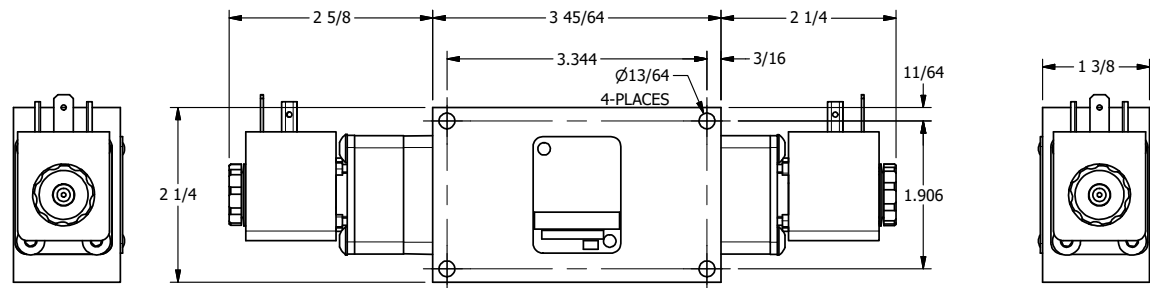

4

3

2

1

AAA
PRODUCTS
INTERNATIONAL

**AAA PRODUCTS
INTERNATIONAL**
7114 Harry Hines Blvd
Dallas, TX 75235

TITLE: 3/8" SIDE PORT, DBL SOL, 3 POS,
SPR CTR, SOL SHFT, REGEN CTR SPL
HIGH TEMP

DRAWING NO.:
DIM_ESY3DH