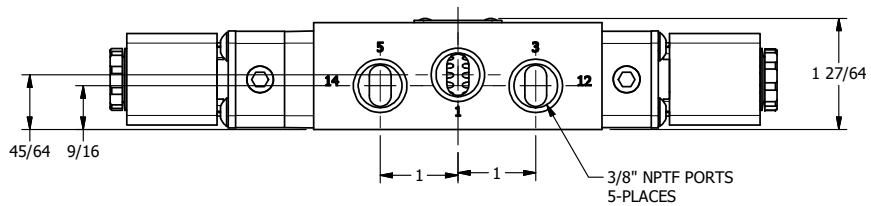

4

3

2

1

AAA
PRODUCTS
INTERNATIONAL

**AAA PRODUCTS
INTERNATIONAL**
7114 Harry Hines Blvd
Dallas, TX 75235

TITLE: 3/8" SIDE PORT, DBL SOL, 3 POS,
SPR CTR, SOL SHFT, REGEN CTR SPL
HIGH TEMP

DRAWING NO.:
DIM_ESY3DH