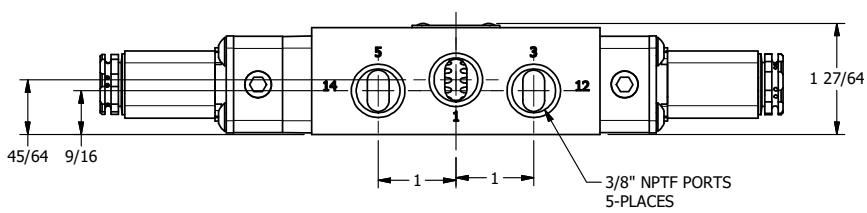

4 | 3 | 2 | 1

AAA
PRODUCTS
INTERNATIONAL

**AAA PRODUCTS
INTERNATIONAL**
7114 Harry Hines Blvd
Dallas, TX 75235

TITLE: 3/8" SIDE PORT, DBL SOL, 3 POS,
SPR CTR, SOL SHFT, REGEN CTR SPL,
SIDE VENT

DRAWING NO.:
DIM_ESY3DC