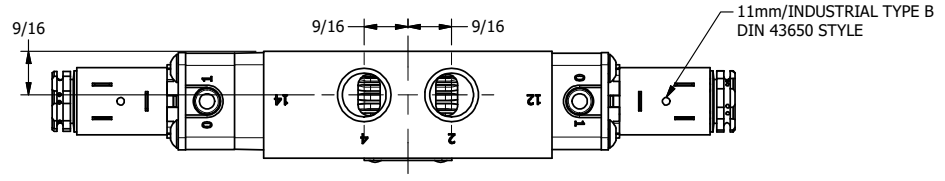

4 | 3 | 2 | 1

AAA
PRODUCTS
INTERNATIONAL

**AAA PRODUCTS
INTERNATIONAL**
7114 Harry Hines Blvd
Dallas, TX 75235

TITLE: 3/8" SIDE PORT, DBL SOL, 3 POS,
SPR CTR, SOL SHFT, REGEN CTR SPL,
SIDE VENT

DRAWING NO.:
DIM_ESY3DC