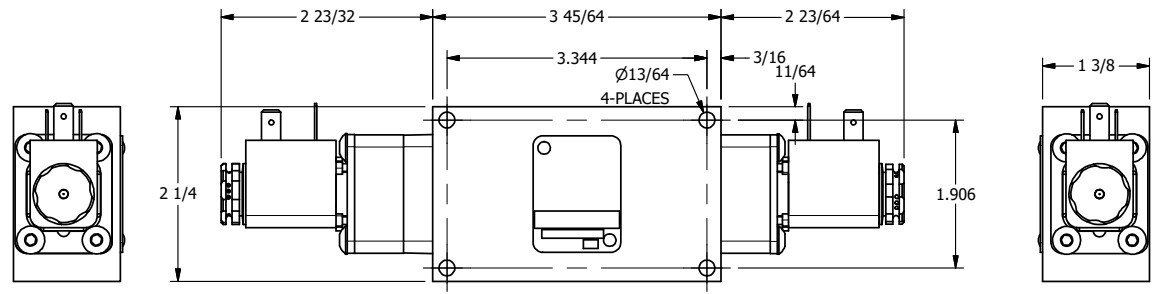

4 | 3 | 2 | 1

AAA
PRODUCTS
INTERNATIONAL

**AAA PRODUCTS
INTERNATIONAL**
7114 Harry Hines Blvd
Dallas, TX 75235

TITLE: 3/8" SIDE PORT, DBL SOL, 3 POS,
SPR CTR, SOL SHFT, REGEN CTR SPL,
SIDE VENT

DRAWING NO.:
DIM_ESY3DC