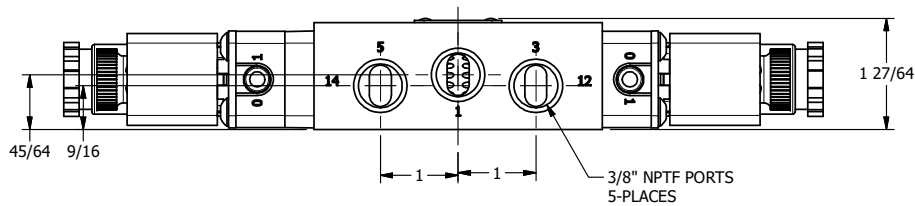

4 | 3 | 2 | 1

4 | 3 | 2

**AAA PRODUCTS  
INTERNATIONAL**  
7114 Harry Hines Blvd  
Dallas, TX 75235

TITLE: 3/8" SIDE PORT, DBL SOL, 3 POS,  
REGEN SPR CTR, INTR SAFE,  
DUST EXCLDR, EXT PILOT

DRAWING NO.:  
DIM\_ESY3DALZ