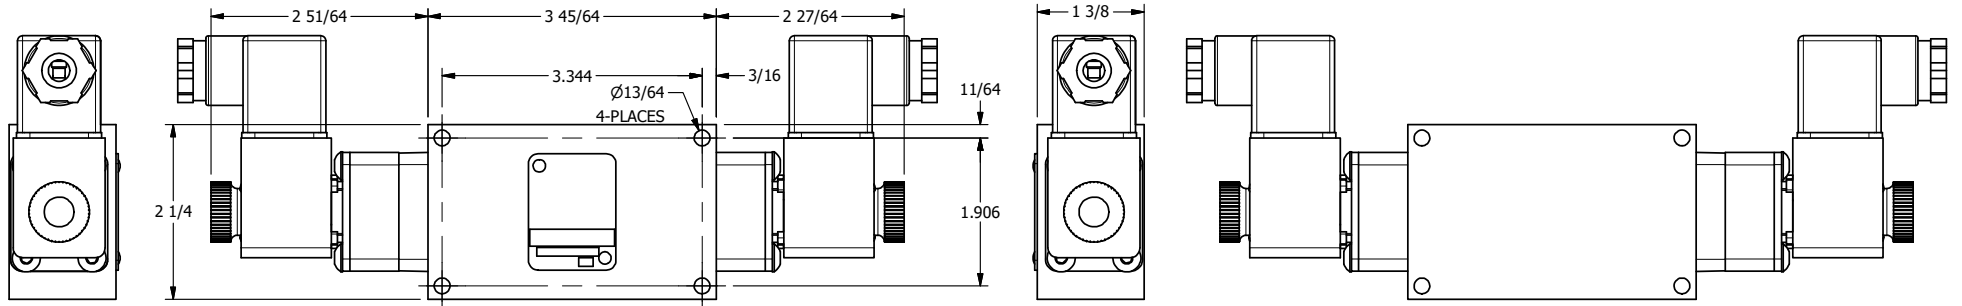

4 | 3 | 2 | 1

4 | 3 | 2

**AAA PRODUCTS  
INTERNATIONAL**  
7114 Harry Hines Blvd  
Dallas, TX 75235

TITLE: 3/8" SIDE PORT, DBL SOL, 3 POS,  
REGEN SPR CTR, INTR SAFE,  
DUST EXCLDR, EXT PILOT

DRAWING NO.:  
DIM\_ESY3DALZ