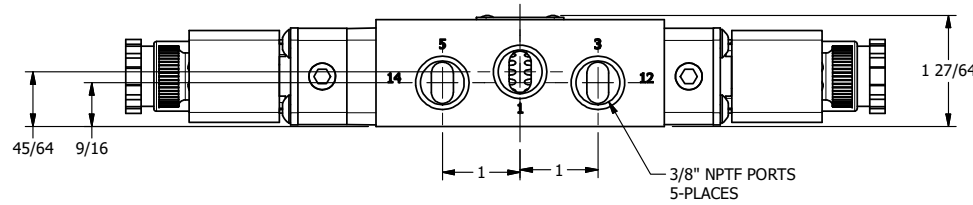

4 3 2 1

3/8" CORD GRIP DIN CAP INCLUDED
FORM A, ACC. TO EN 175301-803,
ISO 4400

B

B

A

A

4 1 3 2

AAA
PRODUCTS
INTERNATIONAL

**AAA PRODUCTS
INTERNATIONAL**
7114 Harry Hines Blvd
Dallas, TX 75235

TITLE: 3/8" SIDE PORT, DBL SOL, 3 POS,
SPR CTR, SOL SHFT, REGEN CTR SPL,
INTRINSICALLY SAFE, 24VDC, EXCLDR

DRAWING NO.:
DIM_ESY3DAL

THE INFORMATION CONTAINED WITHIN THIS DOCUMENT IS PROPRIETARY TO AAA PRODUCTS AND MAY NOT BE DISCLOSED WITHOUT PRIOR WRITTEN CONSENT