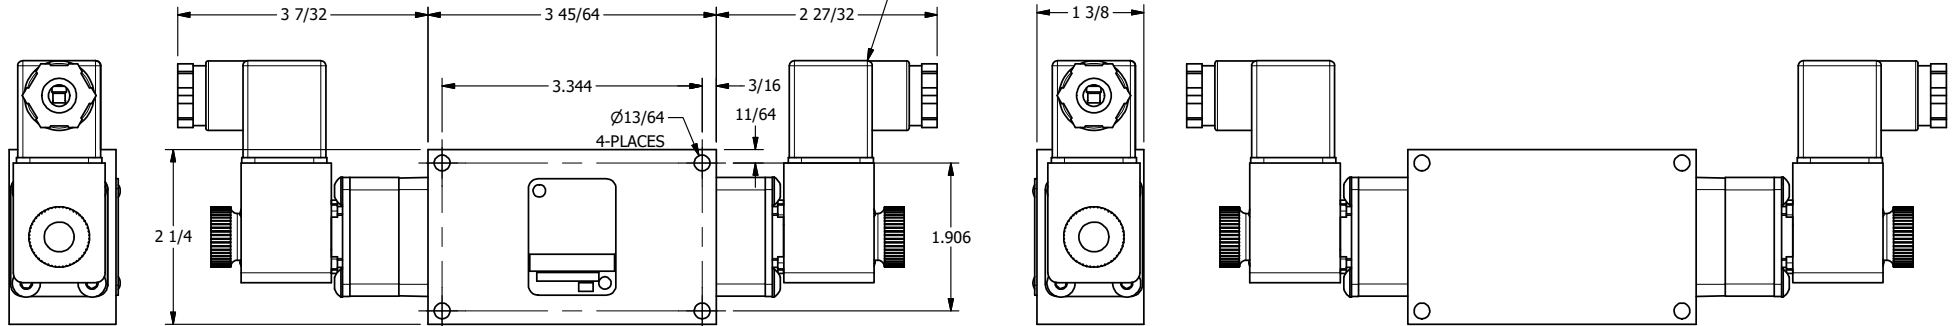

4 3 2 1

3/8" CORD GRIP DIN CAP INCLUDED
FORM A, ACC. TO EN 175301-803,
ISO 4400

B

B

A

A

4 1 3 2

AAA
PRODUCTS
INTERNATIONAL

**AAA PRODUCTS
INTERNATIONAL**
7114 Harry Hines Blvd
Dallas, TX 75235

TITLE: 3/8" SIDE PORT, DBL SOL, 3 POS,
SPR CTR, SOL SHFT, REGEN CTR SPL,
INTRINSICALLY SAFE, 24VDC, EXCLDR

DRAWING NO.:
DIM_ESY3DAL

THE INFORMATION CONTAINED WITHIN THIS DOCUMENT IS PROPRIETARY TO AAA PRODUCTS AND MAY NOT BE DISCLOSED WITHOUT PRIOR WRITTEN CONSENT