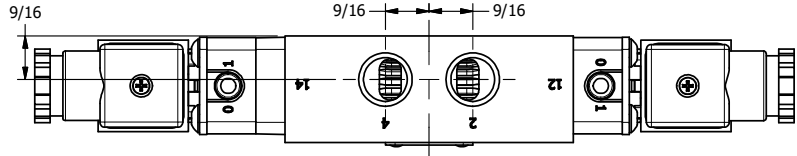

4 3 2 1

3/8" CORD GRIP DIN CAP INCLUDED
FORM A, ACC. TO EN 175301-803,
ISO 4400

B

B

A

A

4 1 3 2

AAA
PRODUCTS
INTERNATIONAL

**AAA PRODUCTS
INTERNATIONAL**
7114 Harry Hines Blvd
Dallas, TX 75235

TITLE: 3/8" SIDE PORT, DBL SOL, 3 POS,
SPR CTR, SOL SHFT, REGEN CTR SPL,
INTRINSICALLY SAFE, 24VDC, EXCLDR

DRAWING NO.:
DIM_ESY3DAL

THE INFORMATION CONTAINED WITHIN THIS DOCUMENT IS PROPRIETARY TO AAA PRODUCTS AND MAY NOT BE DISCLOSED WITHOUT PRIOR WRITTEN CONSENT