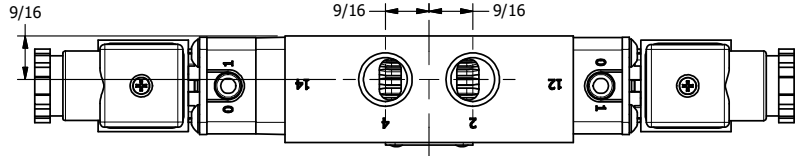

4 | 3 | 2 | 1

3/8" CORD GRIP DIN CAP INCLUDED
FORM A, ACC. TO EN 175301-803,
ISO 4400

B

B

A

A

4 | 1 | 3 | 2

AAA
PRODUCTS
INTERNATIONAL

**AAA PRODUCTS
INTERNATIONAL**
7114 Harry Hines Blvd
Dallas, TX 75235

TITLE: 3/8" SIDE PORT, DBL SOL, 3 POS,
SPR CTR, SOL SHFT, REGEN CTR SPL,
INTR SAFE, 24VDC, SIDE VENT

DRAWING NO.:
DIM_ESY3DAC

THE INFORMATION CONTAINED WITHIN THIS DOCUMENT IS PROPRIETARY TO AAA PRODUCTS AND MAY NOT BE DISCLOSED WITHOUT PRIOR WRITTEN CONSENT