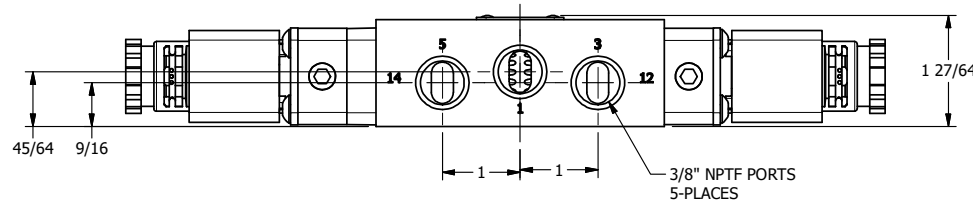

4 | 3 | 2 | 1

3/8" CORD GRIP DIN CAP INCLUDED
FORM A, ACC. TO EN 175301-803,
ISO 4400

B

B

A

A

4 | 1 | 3 | 2

AAA
PRODUCTS
INTERNATIONAL

**AAA PRODUCTS
INTERNATIONAL**
7114 Harry Hines Blvd
Dallas, TX 75235

TITLE: 3/8" SIDE PORT, DBL SOL, 3 POS,
SPR CTR, SOL SHFT, REGEN CTR SPL,
INTR SAFE, 24VDC, SIDE VENT

DRAWING NO.:
DIM_ESY3DAC

THE INFORMATION CONTAINED WITHIN THIS DOCUMENT IS PROPRIETARY TO AAA PRODUCTS AND MAY NOT BE DISCLOSED WITHOUT PRIOR WRITTEN CONSENT