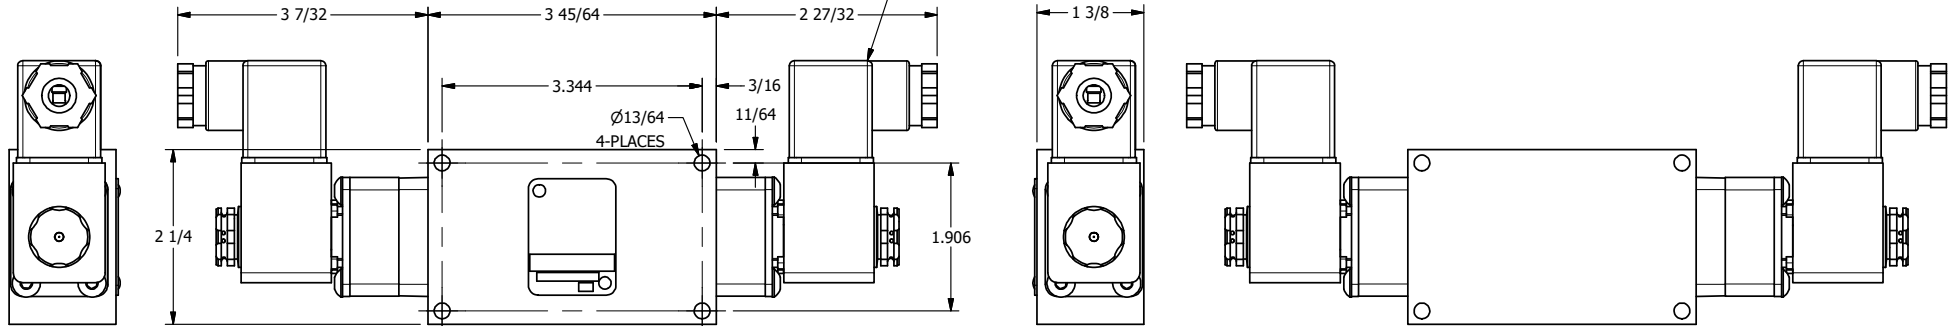

4 | 3 | 2 | 1

3/8" CORD GRIP DIN CAP INCLUDED
FORM A, ACC. TO EN 175301-803,
ISO 4400

B

B

A

A

4 | 1 | 3 | 2

AAA
PRODUCTS
INTERNATIONAL

**AAA PRODUCTS
INTERNATIONAL**
7114 Harry Hines Blvd
Dallas, TX 75235

TITLE: 3/8" SIDE PORT, DBL SOL, 3 POS,
SPR CTR, SOL SHFT, REGEN CTR SPL,
INTR SAFE, 24VDC, SIDE VENT

DRAWING NO.:
DIM_ESY3DAC

THE INFORMATION CONTAINED WITHIN THIS DOCUMENT IS PROPRIETARY TO AAA PRODUCTS AND MAY NOT BE DISCLOSED WITHOUT PRIOR WRITTEN CONSENT