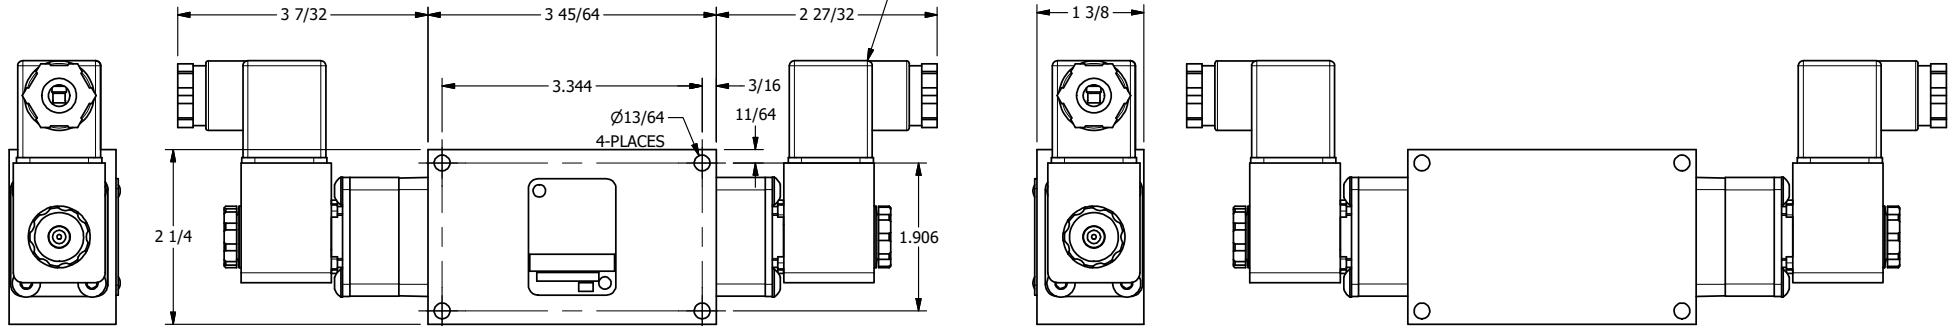

4 3 2 1

3/8" CORD GRIP DIN CAP INCLUDED  
FORM A, ACC. TO EN 175301-803,  
ISO 4400

B

B

A

A

4 1 3 2

**AAA**  
PRODUCTS  
INTERNATIONAL

**AAA PRODUCTS  
INTERNATIONAL**  
7114 Harry Hines Blvd  
Dallas, TX 75235

TITLE: 3/8" SIDE PORT, DBL SOL, 3 POS,  
SPR CTR, SOL SHFT, REGEN CTR SPL,  
INTRINSICALLY SAFE, 24VDC

DRAWING NO.:  
DIM\_ESY3DA