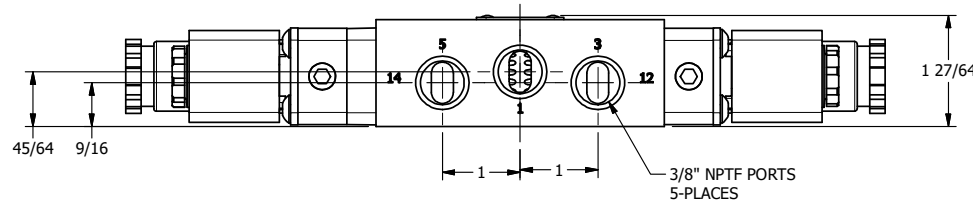

4 3 2 1

3/8" CORD GRIP DIN CAP INCLUDED  
FORM A, ACC. TO EN 175301-803,  
ISO 4400

B

B

A

A

4 1 3 2

**AAA**  
PRODUCTS  
INTERNATIONAL

**AAA PRODUCTS  
INTERNATIONAL**  
7114 Harry Hines Blvd  
Dallas, TX 75235

TITLE: 3/8" SIDE PORT, DBL SOL, 3 POS,  
SPR CTR, SOL SHFT, REGEN CTR SPL,  
INTRINSICALLY SAFE, 24VDC

DRAWING NO.:  
DIM\_ESY3DA