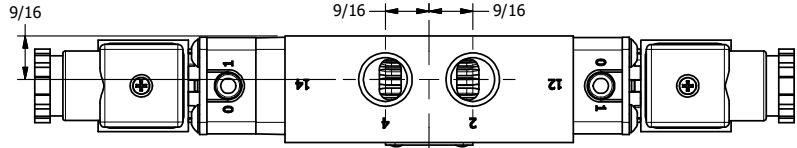

4 3 2 1

3/8" CORD GRIP DIN CAP INCLUDED  
FORM A, ACC. TO EN 175301-803,  
ISO 4400

B

B

A

A

4 1 3 2

**AAA**  
PRODUCTS  
INTERNATIONAL

**AAA PRODUCTS  
INTERNATIONAL**  
7114 Harry Hines Blvd  
Dallas, TX 75235

TITLE: 3/8" SIDE PORT, DBL SOL, 3 POS,  
SPR CTR, SOL SHFT, REGEN CTR SPL,  
INTRINSICALLY SAFE, 24VDC

DRAWING NO.:  
DIM\_ESY3DA