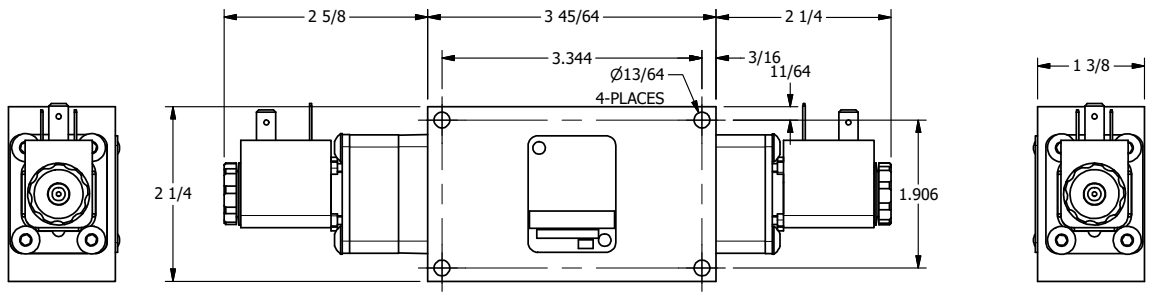

4 | 3 | 2 | 1

B

B

A

A

4 | 3 | 2 | 1

AAA
PRODUCTS
INTERNATIONAL

**AAA PRODUCTS
INTERNATIONAL**
7114 Harry Hines Blvd
Dallas, TX 75235

TITLE: 3/8" SIDE PORT, DBL SOL, 3 POS,
SPR CTR, SOL SHFT, REGEN CTR SPL

DRAWING NO.:
DIM_ESY3D

THE INFORMATION CONTAINED WITHIN THIS DOCUMENT IS PROPRIETARY TO AAA PRODUCTS AND MAY NOT BE DISCLOSED WITHOUT PRIOR WRITTEN CONSENT