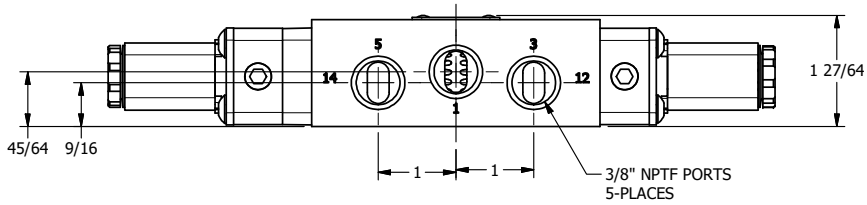

4 | 3 | 2 | 1

AAA
PRODUCTS
INTERNATIONAL

**AAA PRODUCTS
INTERNATIONAL**
7114 Harry Hines Blvd
Dallas, TX 75235

TITLE: 3/8" SIDE PORT, DBL SOL, 3 POS,
SPR CTR, SOL SHFT, REGEN CTR SPL

DRAWING NO.:
DIM_ESY3D

THE INFORMATION CONTAINED WITHIN THIS DOCUMENT IS PROPRIETARY TO AAA PRODUCTS AND MAY NOT BE DISCLOSED WITHOUT PRIOR WRITTEN CONSENT