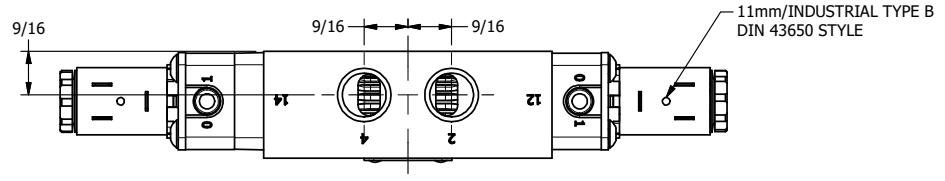

4 | 3 | 2 | 1

B

B

A

A

4 | 3 | 2 | 1

AAA
PRODUCTS
INTERNATIONAL

**AAA PRODUCTS
INTERNATIONAL**
7114 Harry Hines Blvd
Dallas, TX 75235

TITLE: 3/8" SIDE PORT, DBL SOL, 3 POS,
SPR CTR, SOL SHFT, REGEN CTR SPL

DRAWING NO.:
DIM_ESY3D

THE INFORMATION CONTAINED WITHIN THIS DOCUMENT IS PROPRIETARY TO AAA PRODUCTS AND MAY NOT BE DISCLOSED WITHOUT PRIOR WRITTEN CONSENT