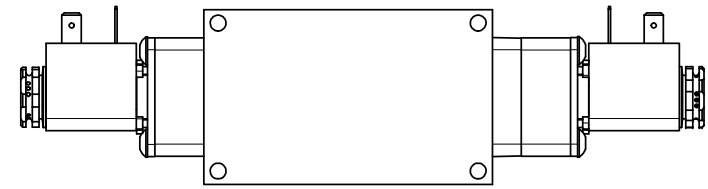

4 | 3 | 2 | 1

4 | 3 | 2

AAA
PRODUCTS
INTERNATIONAL

**AAA PRODUCTS
INTERNATIONAL**
7114 Harry Hines Blvd
Dallas, TX 75235

TITLE: 3/8" SIDE PORT, DBL SOL, 3 POS,
SPR CTR, SOL SHFT, CLSD CTR SPL,
SIDE VENT

DRAWING NO.:
DIM_ESY3C