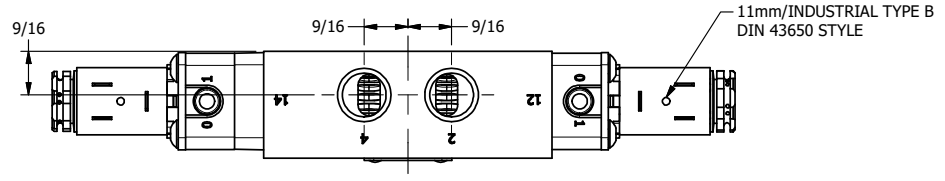

4 | 3 | 2 | 1

4 | 3 | 2

AAA
PRODUCTS
INTERNATIONAL

**AAA PRODUCTS
INTERNATIONAL**
7114 Harry Hines Blvd
Dallas, TX 75235

TITLE: 3/8" SIDE PORT, DBL SOL, 3 POS,
SPR CTR, SOL SHFT, CLSD CTR SPL,
SIDE VENT

DRAWING NO.:
DIM_ESY3C