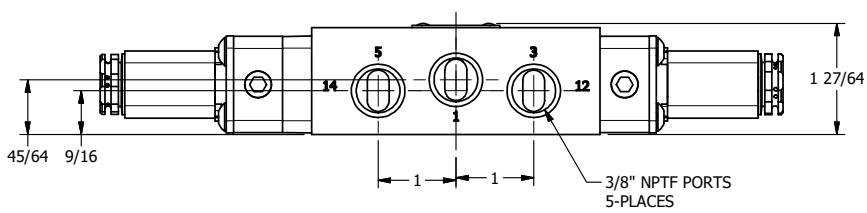

4 | 3 | 2 | 1

4 | 3 | 2

AAA
PRODUCTS
INTERNATIONAL

**AAA PRODUCTS
INTERNATIONAL**
7114 Harry Hines Blvd
Dallas, TX 75235

TITLE: 3/8" SIDE PORT, DBL SOL, 3 POS,
SPR CTR, SOL SHFT, CLSD CTR SPL,
SIDE VENT

DRAWING NO.:
DIM_ESY3C