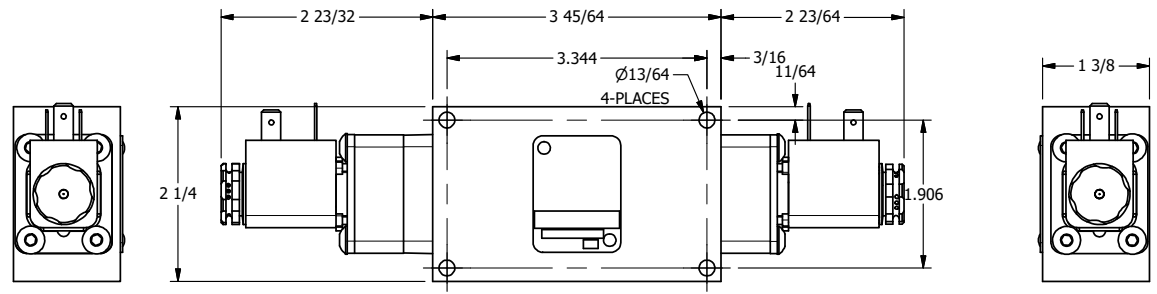

4 | 3 | 2 | 1

4 | 3 | 2

AAA
PRODUCTS
INTERNATIONAL

**AAA PRODUCTS
INTERNATIONAL**
7114 Harry Hines Blvd
Dallas, TX 75235

TITLE: 3/8" SIDE PORT, DBL SOL, 3 POS,
SPR CTR, SOL SHFT, CLSD CTR SPL,
SIDE VENT

DRAWING NO.:
DIM_ESY3C