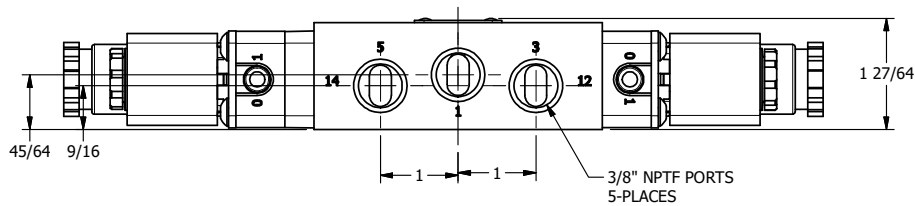

4 | 3 | 2 | 1

4 | 3 | 2

**AAA PRODUCTS  
INTERNATIONAL**  
7114 Harry Hines Blvd  
Dallas, TX 75235

TITLE: 3/8" SIDE PORT, DBL SOL, 3 POS,  
SPR CTR, SOL SHFT, CLSD CTR SPL,  
INTR SAFE, EXT PILOT

DRAWING NO.:  
DIM\_ESY3AZ