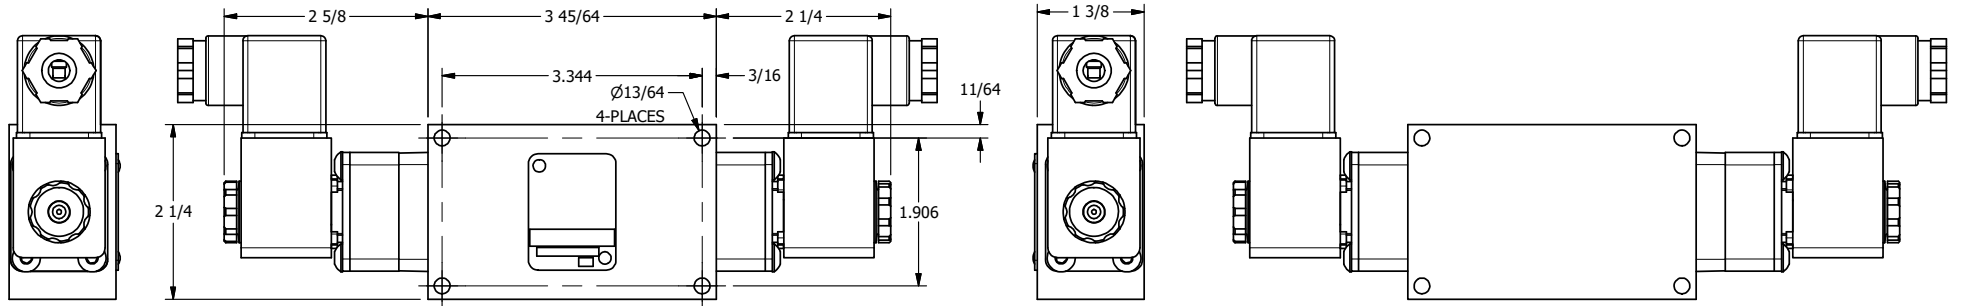

4 | 3 | 2 | 1

4 | 3 | 2

**AAA PRODUCTS  
INTERNATIONAL**  
7114 Harry Hines Blvd  
Dallas, TX 75235

TITLE: 3/8" SIDE PORT, DBL SOL, 3 POS,  
SPR CTR, SOL SHFT, CLSD CTR SPL,  
INTR SAFE, EXT PILOT

DRAWING NO.:  
DIM\_ESY3AZ