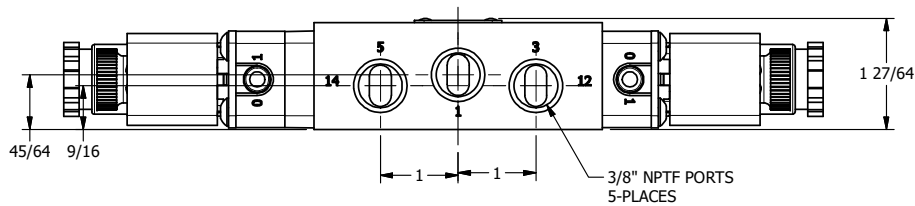

4 | 3 | 2 | 1

4 | 3 | 2

TITLE: 3/8" SIDE PORT, DBL SOL, 3 POS,  
CLSD SPR CTR, INTR SAFE,  
DUST EXCLDR, EXT PILOT

DRAWING NO.:  
DIM\_ESY3ALZ

THE INFORMATION CONTAINED WITHIN THIS DOCUMENT IS PROPRIETARY TO AAA PRODUCTS AND MAY NOT BE DISCLOSED WITHOUT PRIOR WRITTEN CONSENT