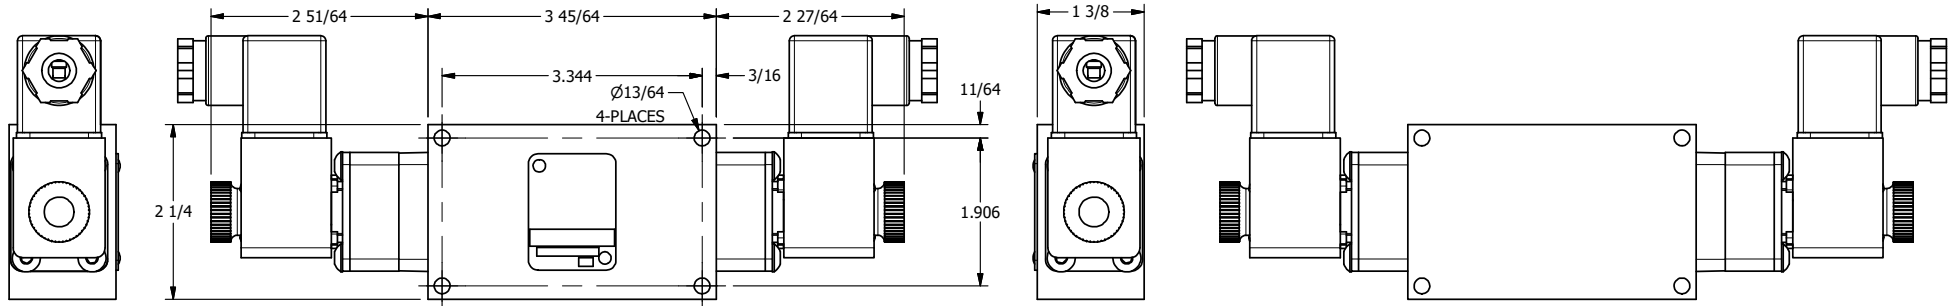

4 | 3 | 2 | 1

4 | 3 | 2

TITLE: 3/8" SIDE PORT, DBL SOL, 3 POS,  
CLSD SPR CTR, INTR SAFE,  
DUST EXCLDR, EXT PILOT

DRAWING NO.:  
DIM\_ESY3ALZ

THE INFORMATION CONTAINED WITHIN THIS DOCUMENT IS PROPRIETARY TO AAA PRODUCTS AND MAY NOT BE DISCLOSED WITHOUT PRIOR WRITTEN CONSENT