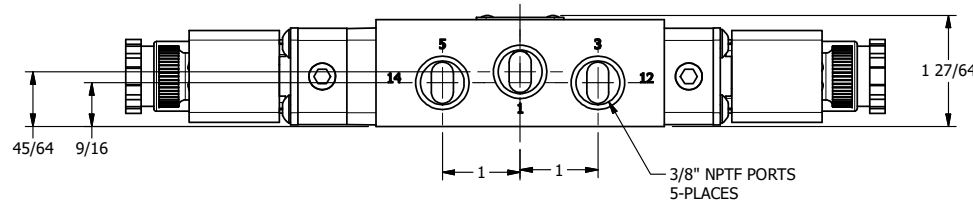

4 | 3 | 2 | 1

3/8" CORD GRIP DIN CAP INCLUDED
FORM A, ACC. TO EN 175301-803,
ISO 4400

B

B

A

A

4

1

3

↑

2

**AAA PRODUCTS
INTERNATIONAL**
7114 Harry Hines Blvd
Dallas, TX 75235

TITLE: 3/8" SIDE PORT, DBL SOL, 3 POS,
SPR CTR, SOL SHFT, CLSD CTR SPL,
INTRINSICALLY SAFE, 24VDC, EXCLDR

DRAWING NO.:
DIM_ESY3AL