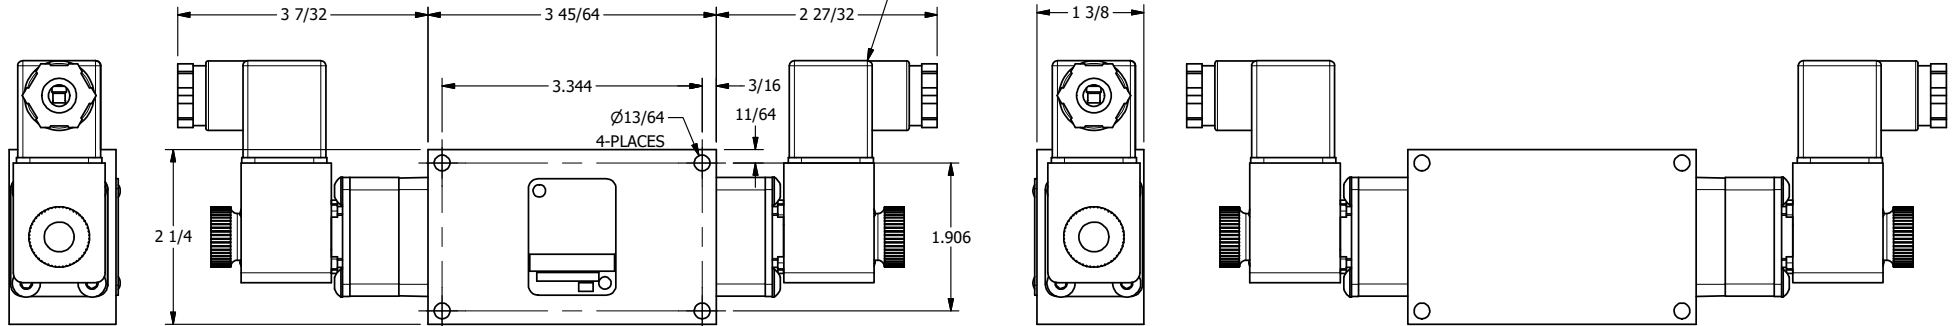

4 | 3 | 2 | 1

3/8" CORD GRIP DIN CAP INCLUDED
FORM A, ACC. TO EN 175301-803,
ISO 4400

B

B

A

A

4

1

3

↑

2

**AAA PRODUCTS
INTERNATIONAL**
7114 Harry Hines Blvd
Dallas, TX 75235

TITLE: 3/8" SIDE PORT, DBL SOL, 3 POS,
SPR CTR, SOL SHFT, CLSD CTR SPL,
INTRINSICALLY SAFE, 24VDC, EXCLDR

DRAWING NO.:
DIM_ESY3AL