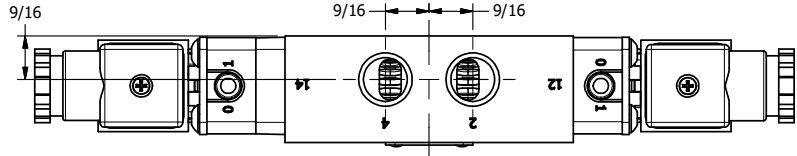

4 | 3 | 2 | 1

3/8" CORD GRIP DIN CAP INCLUDED
FORM A, ACC. TO EN 175301-803,
ISO 4400

B

B

A

A

4

1

3

↑

2

**AAA PRODUCTS
INTERNATIONAL**
7114 Harry Hines Blvd
Dallas, TX 75235

TITLE: 3/8" SIDE PORT, DBL SOL, 3 POS,
SPR CTR, SOL SHFT, CLSD CTR SPL,
INTRINSICALLY SAFE, 24VDC, EXCLDR

DRAWING NO.:
DIM_ESY3AL