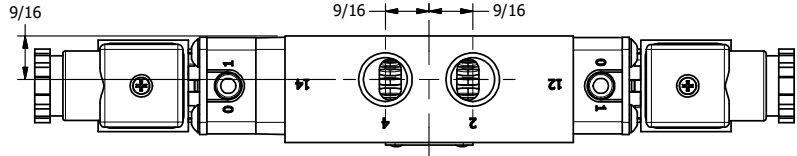

4 | 3 | 2 | 1

3/8" CORD GRIP DIN CAP INCLUDED  
FORM A, ACC. TO EN 175301-803,  
ISO 4400

**AAA**  
PRODUCTS  
INTERNATIONAL

**AAA PRODUCTS  
INTERNATIONAL**  
7114 Harry Hines Blvd  
Dallas, TX 75235

TITLE: 3/8" SIDE PORT, DBL SOL, 3 POS,  
SPR CTR, SOL SHFT, CLSD CTR SPL,  
INTR SAFE, 24VDC, SIDE VENT

DRAWING NO.:  
DIM\_ESY3AC

B

B

A

A

4 | 3 | 2

THE INFORMATION CONTAINED WITHIN THIS DOCUMENT IS PROPRIETARY TO AAA PRODUCTS AND MAY NOT BE DISCLOSED WITHOUT PRIOR WRITTEN CONSENT