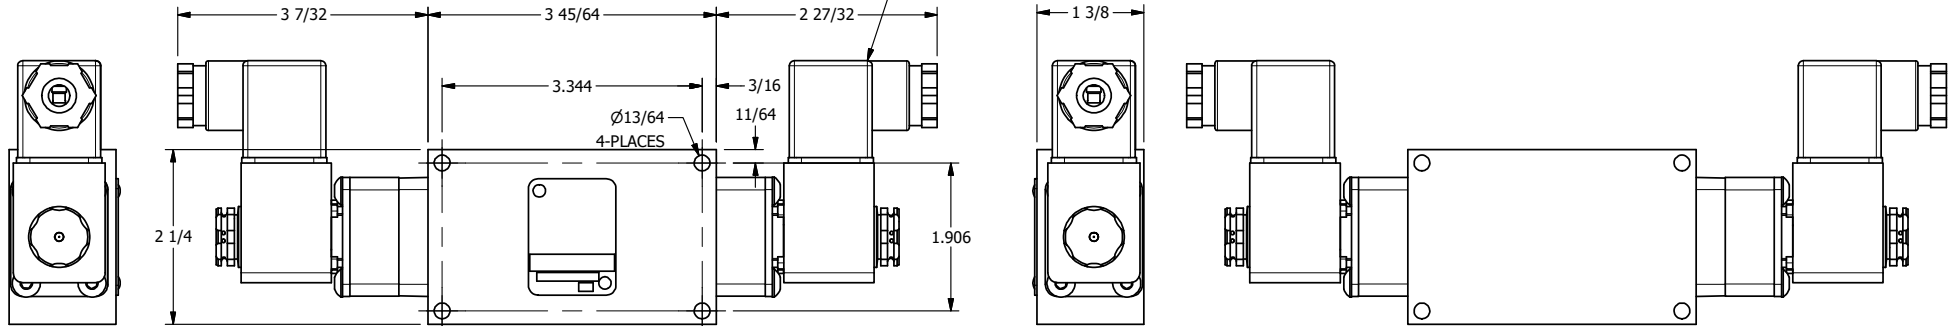

4 | 3 | 2 | 1

3/8" CORD GRIP DIN CAP INCLUDED  
FORM A, ACC. TO EN 175301-803,  
ISO 4400

**AAA**  
PRODUCTS  
INTERNATIONAL

**AAA PRODUCTS  
INTERNATIONAL**  
7114 Harry Hines Blvd  
Dallas, TX 75235

TITLE: 3/8" SIDE PORT, DBL SOL, 3 POS,  
SPR CTR, SOL SHFT, CLSD CTR SPL,  
INTR SAFE, 24VDC, SIDE VENT

DRAWING NO.:  
DIM\_ESY3AC

B

B

A

A

4 | 3 | 2

THE INFORMATION CONTAINED WITHIN THIS DOCUMENT IS PROPRIETARY TO AAA PRODUCTS AND MAY NOT BE DISCLOSED WITHOUT PRIOR WRITTEN CONSENT