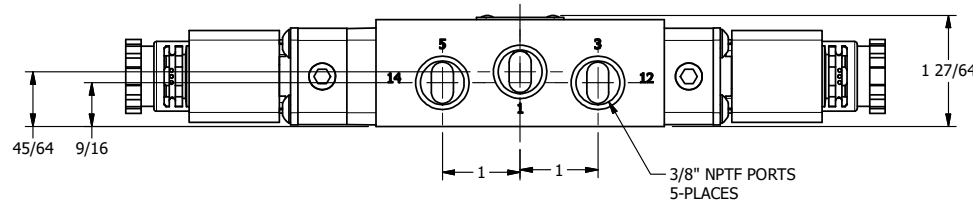

4 | 3 | 2 | 1

3/8" CORD GRIP DIN CAP INCLUDED  
FORM A, ACC. TO EN 175301-803,  
ISO 4400

**AAA**  
PRODUCTS  
INTERNATIONAL

**AAA PRODUCTS  
INTERNATIONAL**  
7114 Harry Hines Blvd  
Dallas, TX 75235

TITLE: 3/8" SIDE PORT, DBL SOL, 3 POS,  
SPR CTR, SOL SHFT, CLSD CTR SPL,  
INTR SAFE, 24VDC, SIDE VENT

DRAWING NO.:  
DIM\_ESY3AC

B

B

A

A

4 | 3 | 2

THE INFORMATION CONTAINED WITHIN THIS DOCUMENT IS PROPRIETARY TO AAA PRODUCTS AND MAY NOT BE DISCLOSED WITHOUT PRIOR WRITTEN CONSENT