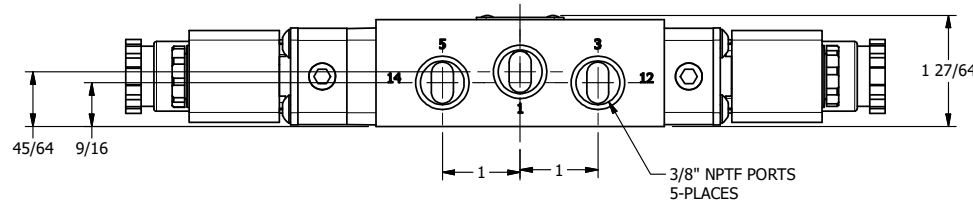

4 | 3 | 2 | 1

3/8" CORD GRIP DIN CAP INCLUDED
FORM A, ACC. TO EN 175301-803,
ISO 4400

B

B

A

A

4 | 1 | 3 | 2

AAA
PRODUCTS
INTERNATIONAL

**AAA PRODUCTS
INTERNATIONAL**
7114 Harry Hines Blvd
Dallas, TX 75235

TITLE: 3/8" SIDE PORT, DBL SOL, 3 POS,
SPR CTR, SOL SHFT, CLSD CTR SPL,
INTRINSICALLY SAFE, 24VDC

DRAWING NO.:
DIM_ESY3A

THE INFORMATION CONTAINED WITHIN THIS DOCUMENT IS PROPRIETARY TO AAA PRODUCTS AND MAY NOT BE DISCLOSED WITHOUT PRIOR WRITTEN CONSENT