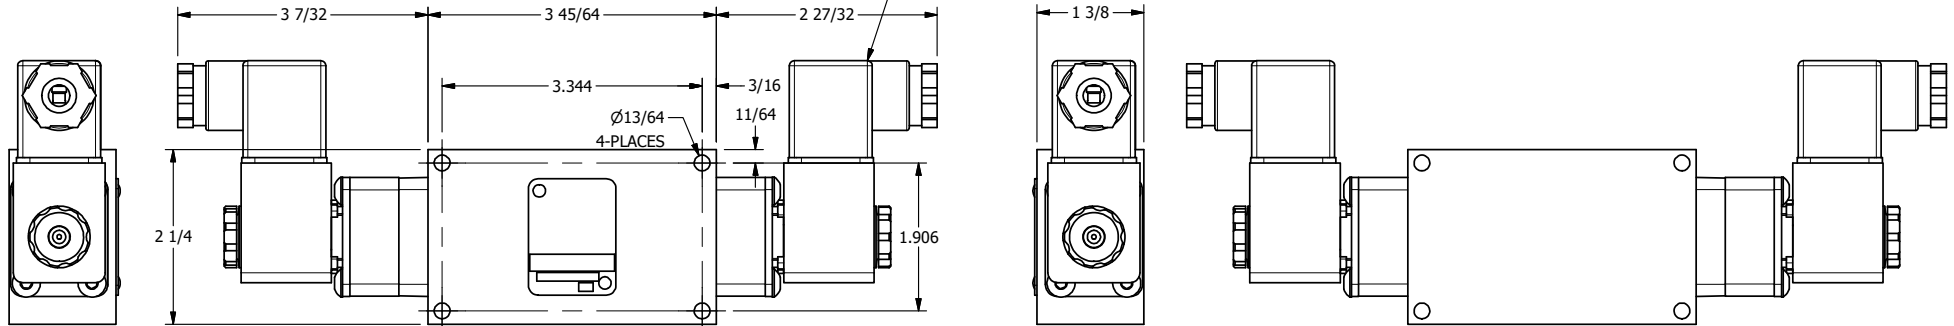

4 | 3 | 2 | 1

3/8" CORD GRIP DIN CAP INCLUDED
FORM A, ACC. TO EN 175301-803,
ISO 4400

B

B

A

A

4 | 1 | 3 | 2

AAA
PRODUCTS
INTERNATIONAL

**AAA PRODUCTS
INTERNATIONAL**
7114 Harry Hines Blvd
Dallas, TX 75235

TITLE: 3/8" SIDE PORT, DBL SOL, 3 POS,
SPR CTR, SOL SHFT, CLSD CTR SPL,
INTRINSICALLY SAFE, 24VDC

DRAWING NO.:
DIM_ESY3A

THE INFORMATION CONTAINED WITHIN THIS DOCUMENT IS PROPRIETARY TO AAA PRODUCTS AND MAY NOT BE DISCLOSED WITHOUT PRIOR WRITTEN CONSENT