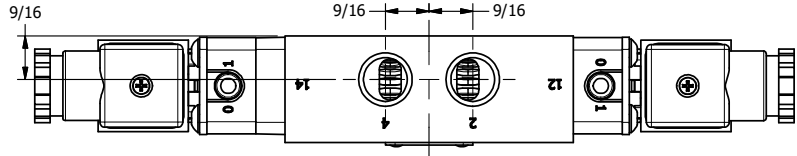

4 | 3 | 2 | 1

3/8" CORD GRIP DIN CAP INCLUDED
FORM A, ACC. TO EN 175301-803,
ISO 4400

B

B

A

A

4 | 1 | 3 | 2

AAA
PRODUCTS
INTERNATIONAL

**AAA PRODUCTS
INTERNATIONAL**
7114 Harry Hines Blvd
Dallas, TX 75235

TITLE: 3/8" SIDE PORT, DBL SOL, 3 POS,
SPR CTR, SOL SHFT, CLSD CTR SPL,
INTRINSICALLY SAFE, 24VDC

DRAWING NO.:
DIM_ESY3A

THE INFORMATION CONTAINED WITHIN THIS DOCUMENT IS PROPRIETARY TO AAA PRODUCTS AND MAY NOT BE DISCLOSED WITHOUT PRIOR WRITTEN CONSENT