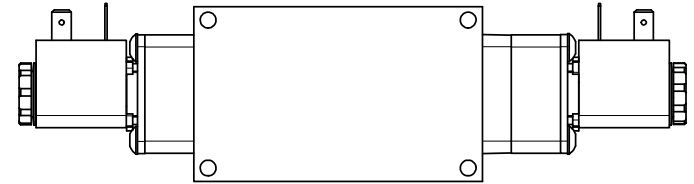

4

3

2

1

9/16

9/16

9/16

11mm/INDUSTRIAL TYPE B
DIN 43650 STYLE

B

B

A

A

A

AAA
PRODUCTS
INTERNATIONAL

**AAA PRODUCTS
INTERNATIONAL**
7114 Harry Hines Blvd
Dallas, TX 75235

TITLE: 3/8" SIDE PORT, DBL SOL, 3 POS,
SPR CTR, SOL SHFT, CLSD CTR SPL