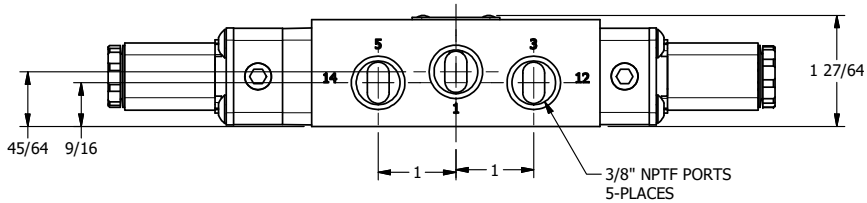

4

3

2

1

9/16

9/16

9/16

11mm/INDUSTRIAL TYPE B
DIN 43650 STYLE

B

B

A

A

A

AAA
PRODUCTS
INTERNATIONAL

**AAA PRODUCTS
INTERNATIONAL**
7114 Harry Hines Blvd
Dallas, TX 75235

TITLE: 3/8" SIDE PORT, DBL SOL, 3 POS,
SPR CTR, SOL SHFT, CLSD CTR SPL