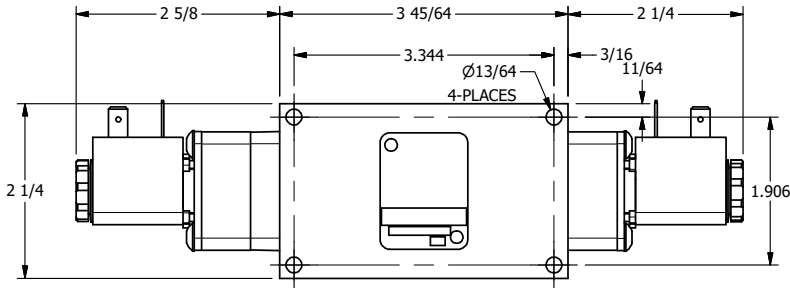

4

3

2

1

9/16

9/16

9/16

11mm/INDUSTRIAL TYPE B
DIN 43650 STYLE

B

B

A

A

A

AAA
PRODUCTS
INTERNATIONAL

**AAA PRODUCTS
INTERNATIONAL**
7114 Harry Hines Blvd
Dallas, TX 75235

TITLE: 3/8" SIDE PORT, DBL SOL, 3 POS,
SPR CTR, SOL SHFT, CLSD CTR SPL